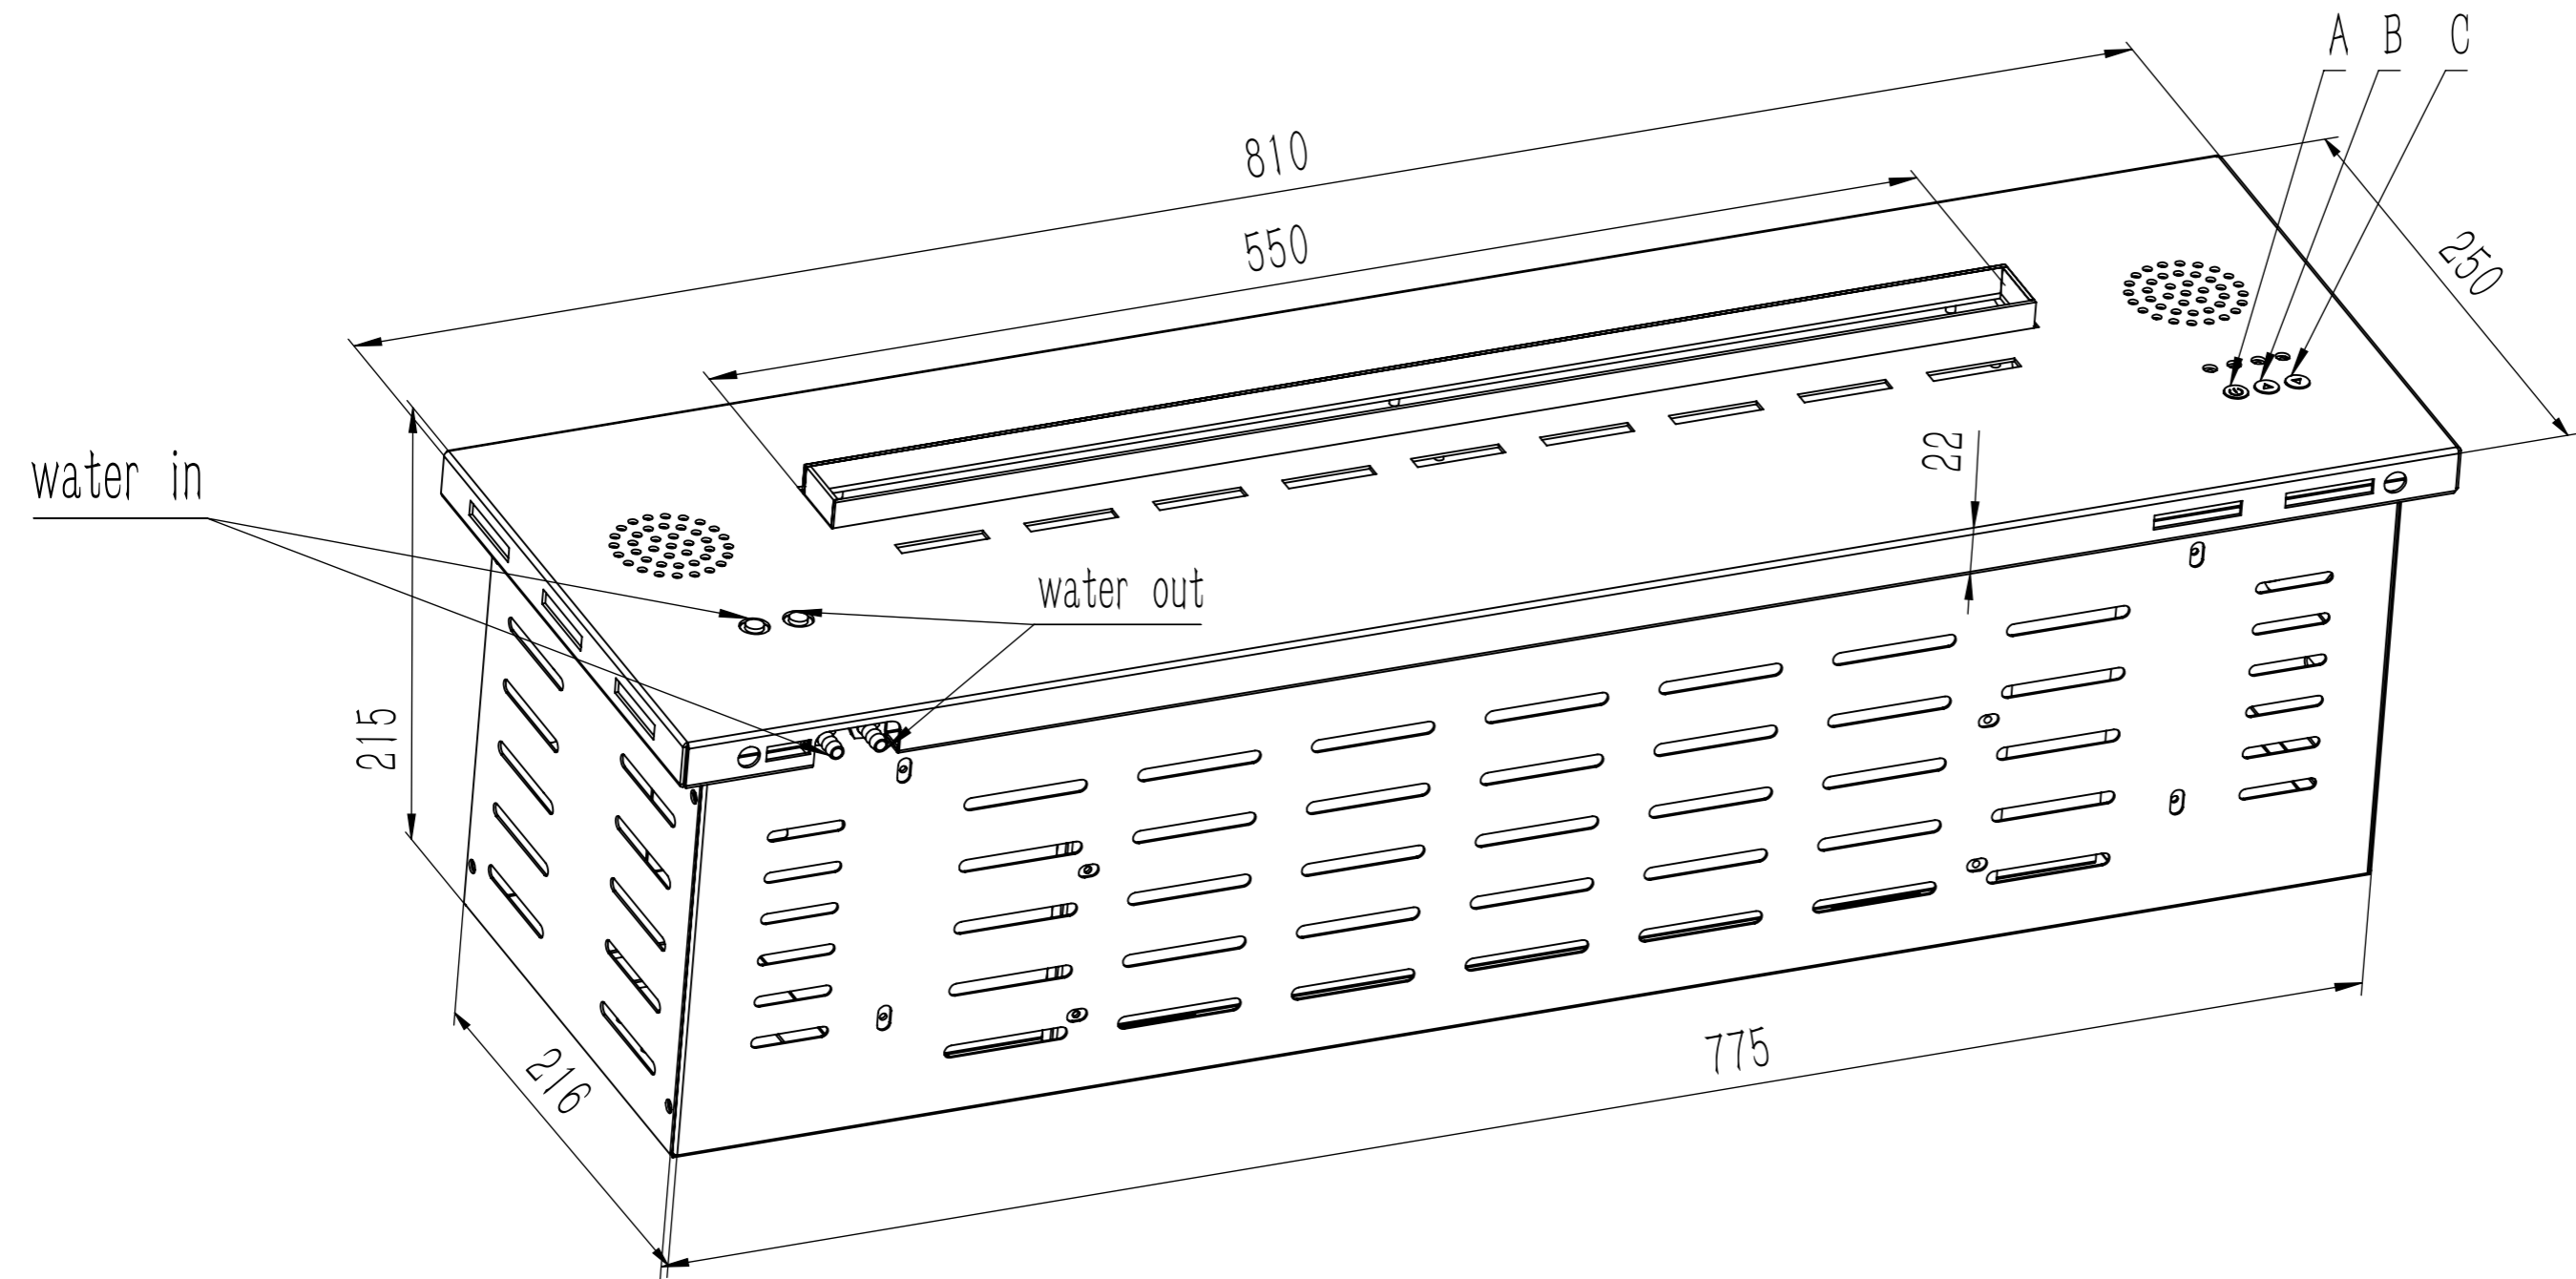

AFW80

IN:mm

Housing
Length : 780/30.71in
Width : 220/8.66in
Depth : 260/10.24in

AFW100

IN:mm

Housing
Length : 980/38.58in
Width : 220/8.66in
Depth : 260/10.24in

[38.39]
975

AFW120

IN:mm

Housing
Length : 1180/46.46in
Width : 220/8.66in
Depth : 260/10.24in

AFW150

IN:mm

[58.27]
1480

Housing
Length : 1480/58.27in
Width : 220/8.66in
Depth : 260/10.24in

[59.45]
1510
[46.85]
1190

[9.84]
250

[0.86]
22

[8.46]
215

[58.07]
1475

[8.50]
216

AFW180

IN:mm

Housing
Length : 1780/70.08in
Width : 220/8.66in
Depth : 260/10.24in

[8.50]
216