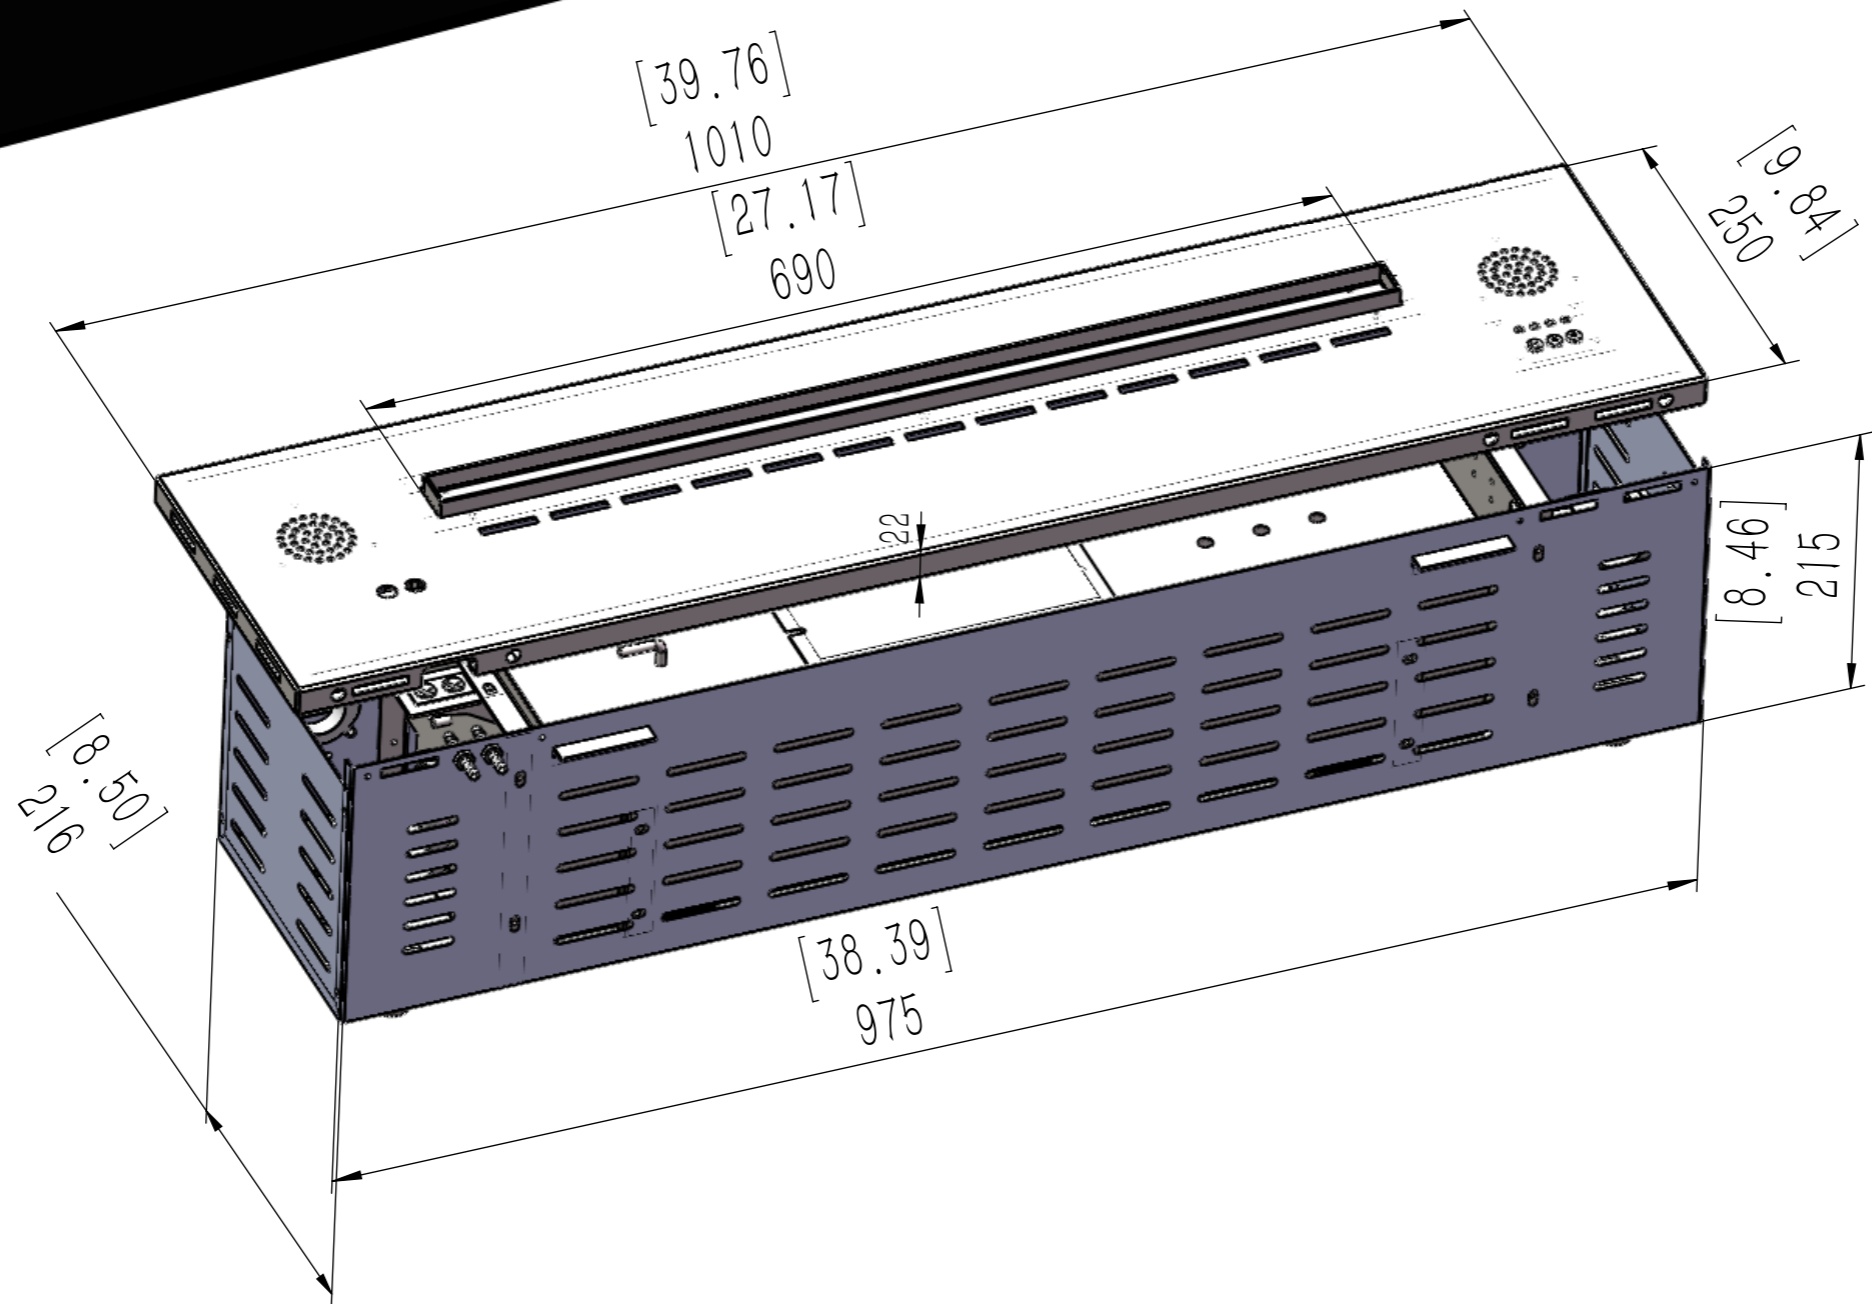

AFW80

IN:mm

Housing
Length : 780/30.71in
Width : 220/8.66in
Depth : 260/10.24in

AFW100

IN:mm

Housing
Length : 980/38.58in
Width : 220/8.66in
Depth : 260/10.24in

[38.39]
975

AFW120

IN:mm

Housing
Length : 1180/46.46in
Width : 220/8.66in
Depth : 260/10.24in

AFW150

IN:mm

[58.27]
1480

Housing
Length : 1480/58.27in
Width : 220/8.66in
Depth : 260/10.24in

[59.45]
1510
[46.85]
1190

[9.84]
250

[0.86]
22

[8.46]
215

[58.07]
1475

[8.50]
216

AFW180

IN:mm

Housing
Length : 1780/70.08in
Width : 220/8.66in
Depth : 260/10.24in

[8.50]
216