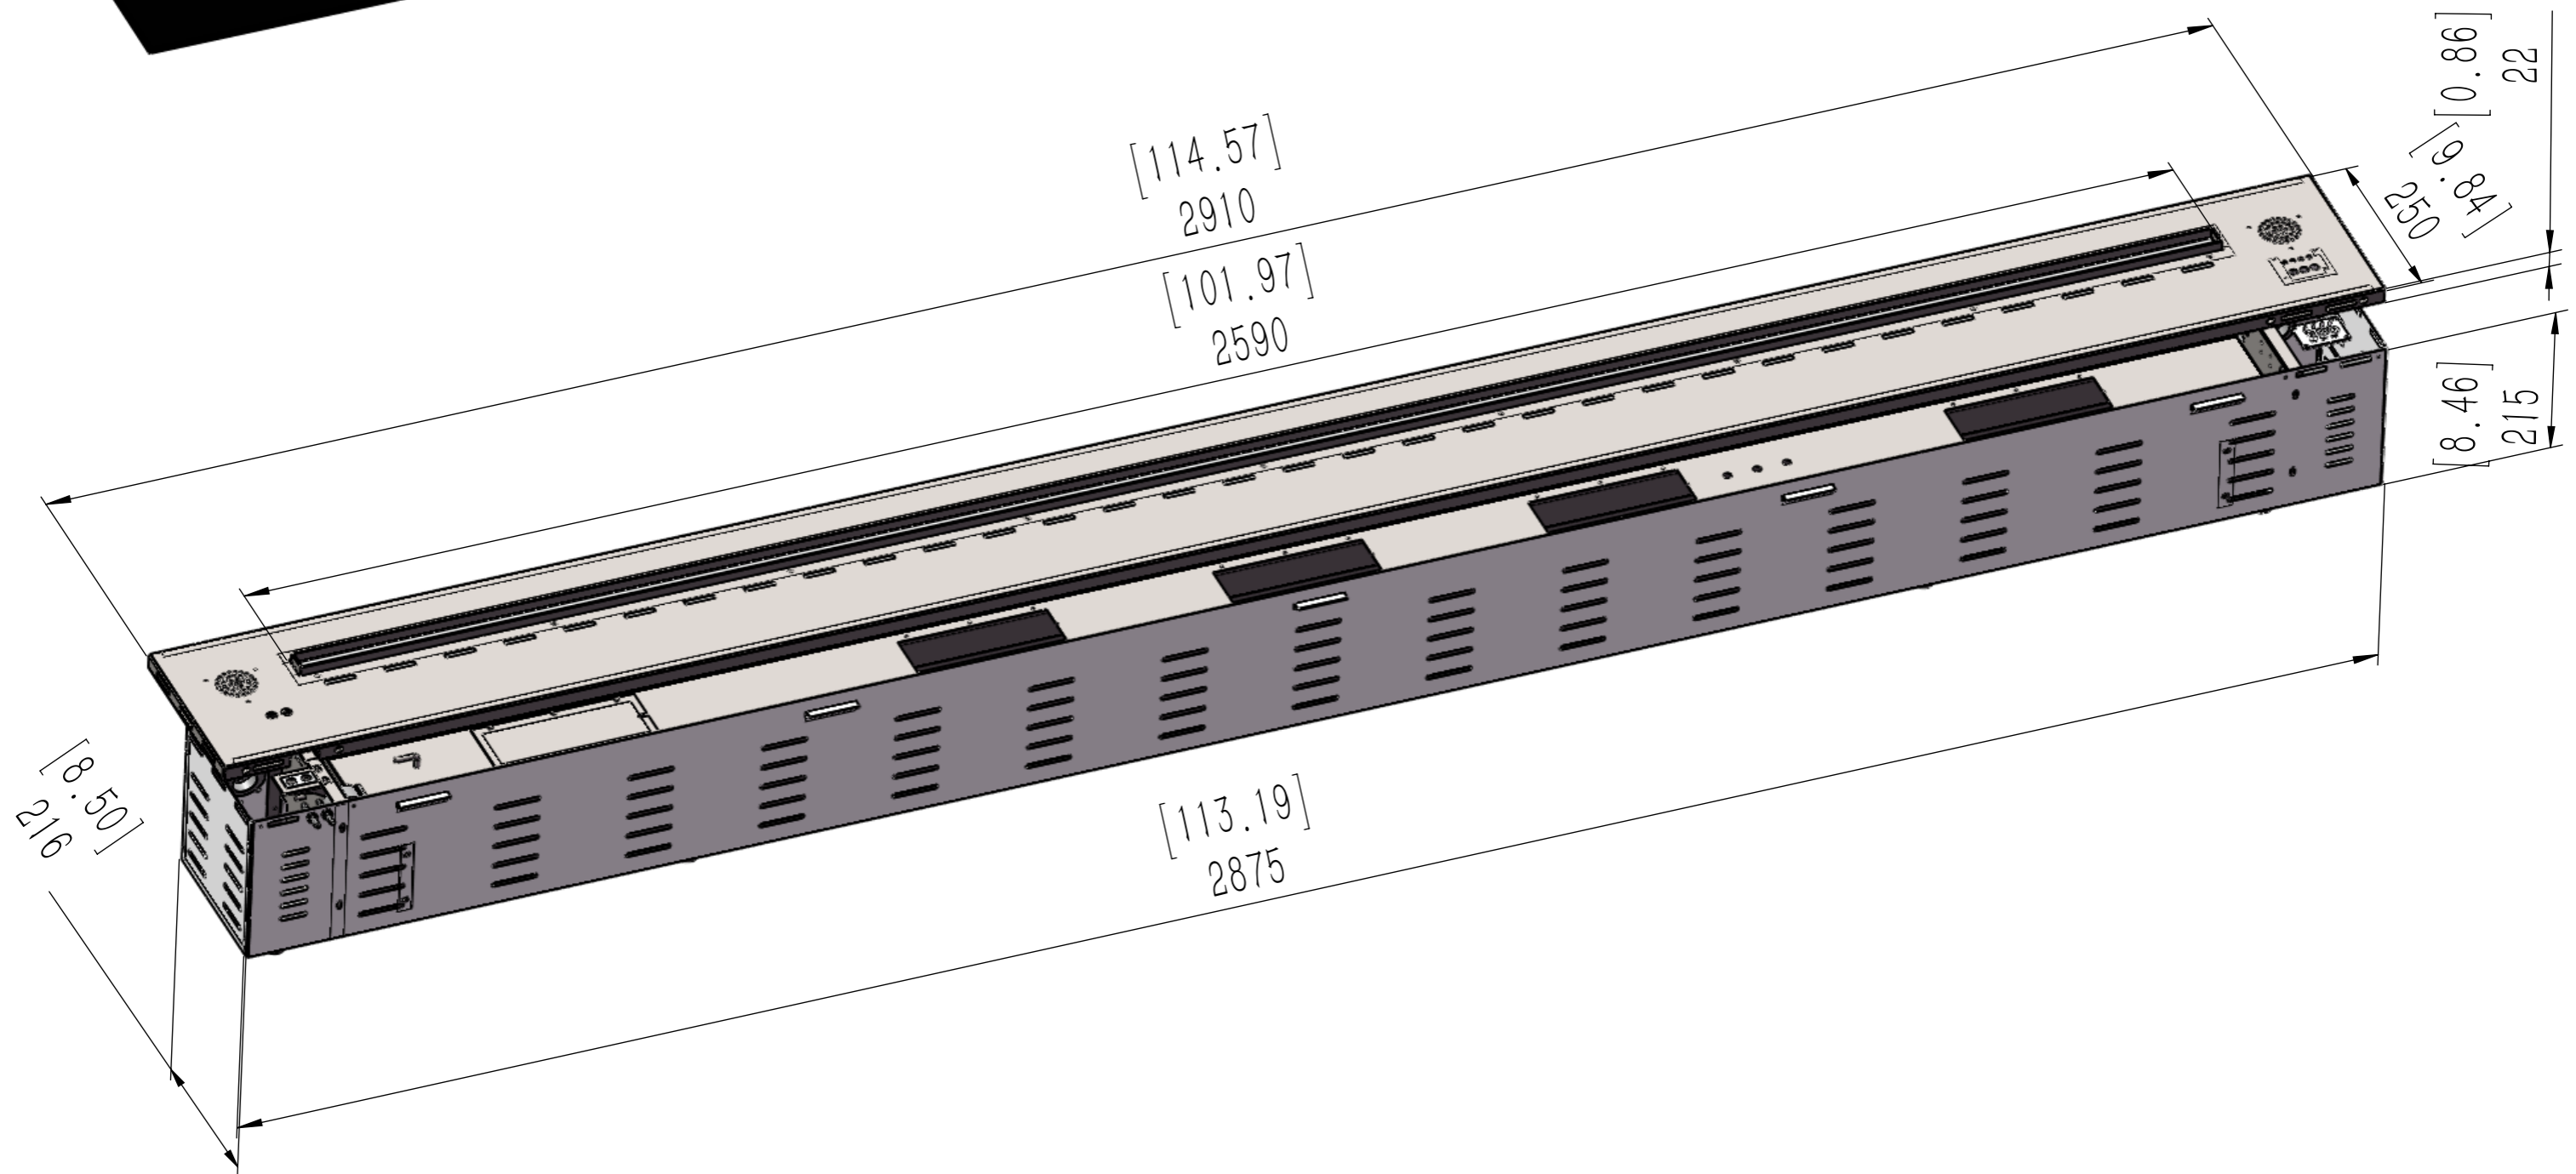

AFW290

IN:mm

Housing
Length : 2880/113.39in
Width : 220/8.66in
Depth : 260/10.24in

[8.50]
216

[113.19]
2875