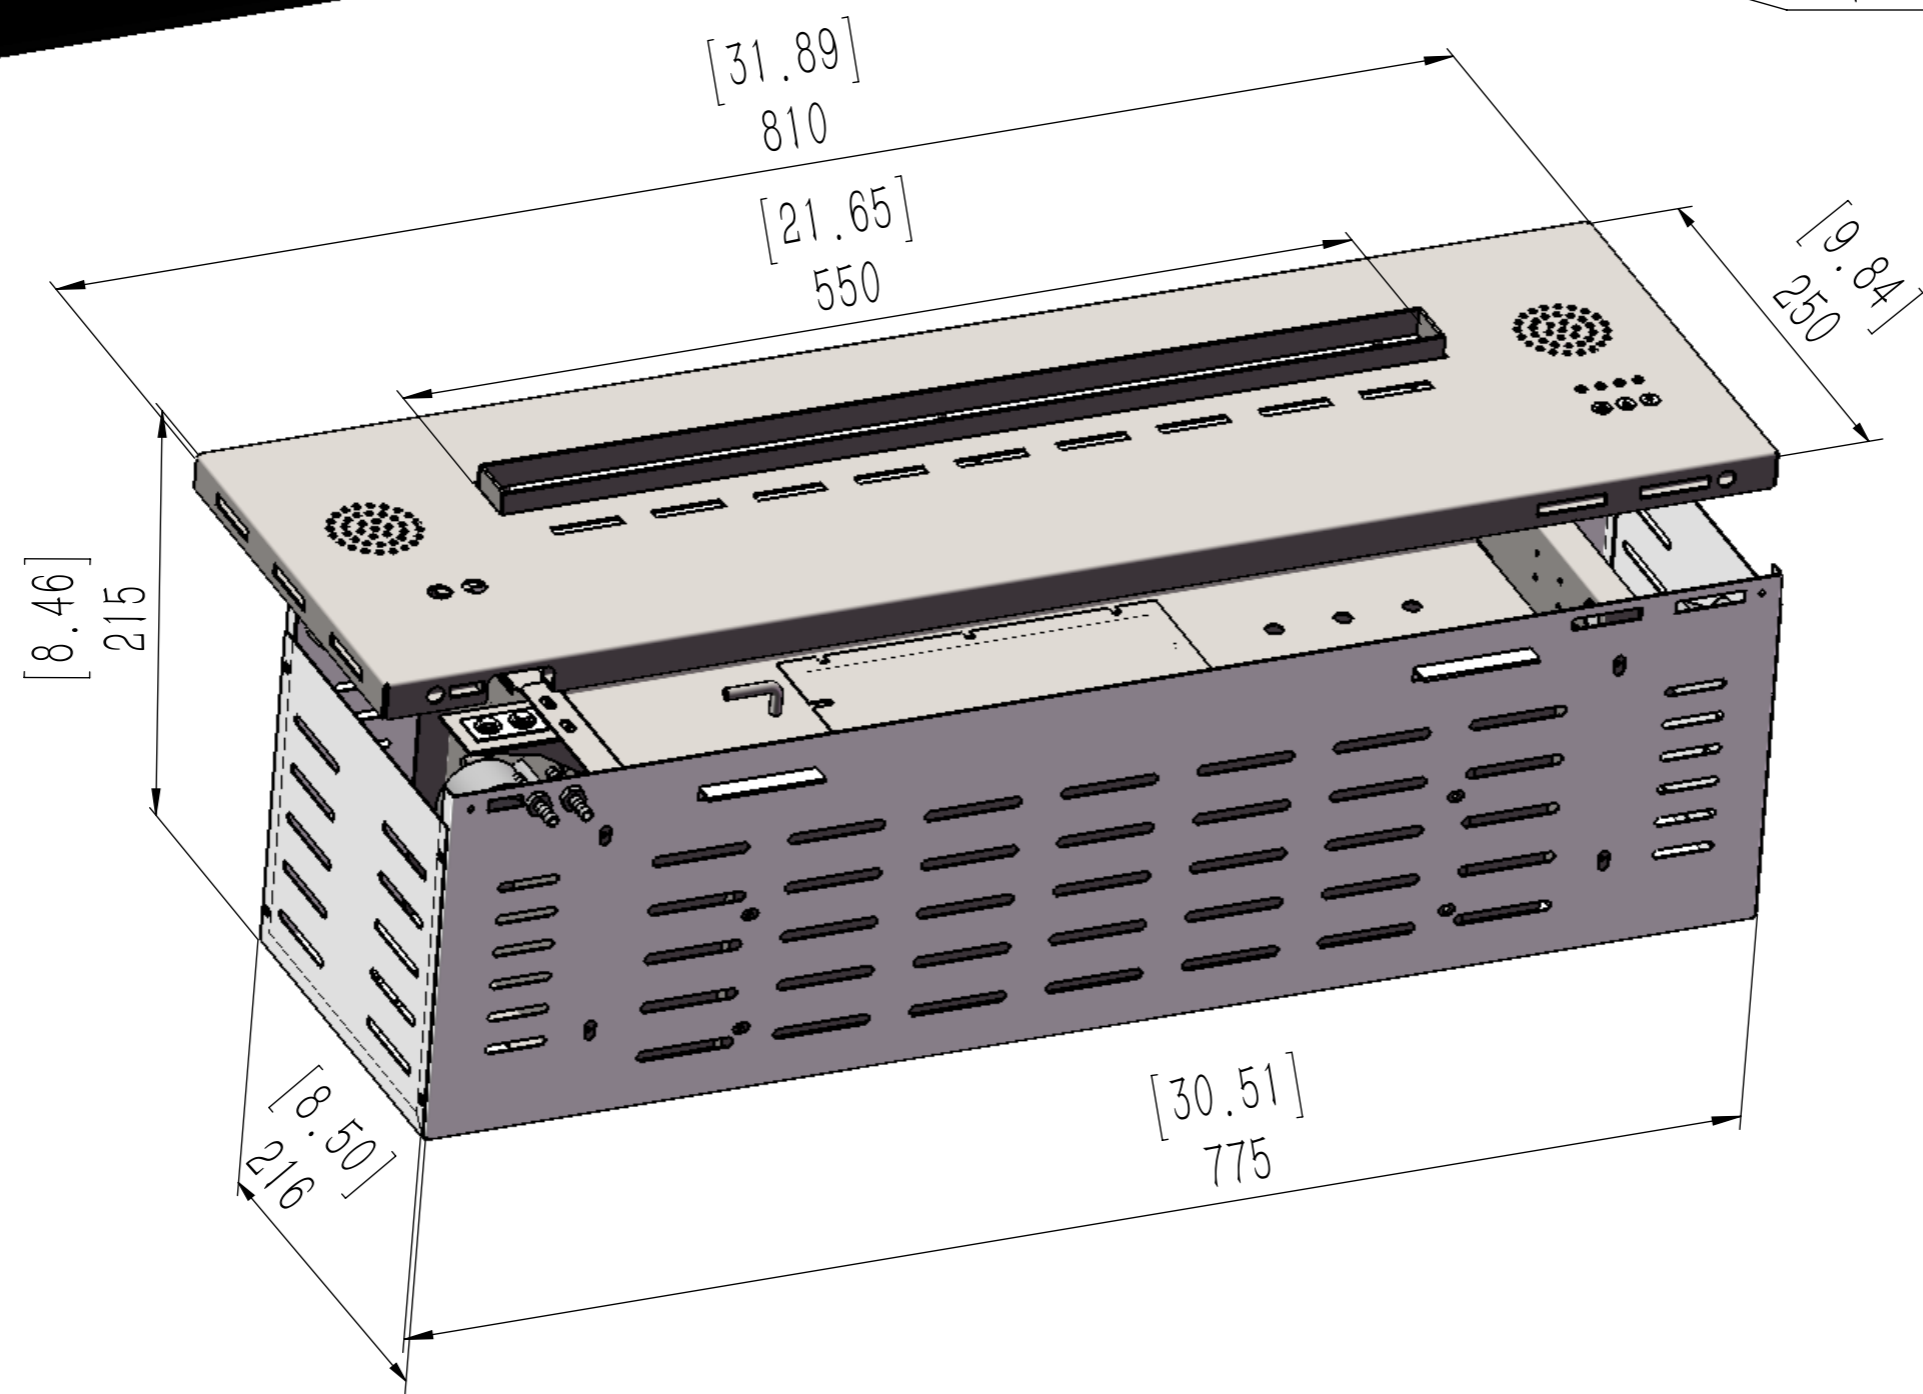

AFW80

IN:mm

Housing
Length : 780/30.71in
Width : 220/8.66in
Depth : 260/10.24in

AFW100

IN:mm

Housing
Length : 980/38.58in
Width : 220/8.66in
Depth : 260/10.24in

[38.39]
975

AFW120

IN:mm

Housing
Length : 1180/46.46in
Width : 220/8.66in
Depth : 260/10.24in

AFW150

IN:mm

[58.27]
1480

Housing
Length : 1480/58.27in
Width : 220/8.66in
Depth : 260/10.24in

[59.45]
1510
[46.85]
1190

[9.84]
250

[0.86]
22

[8.46]
215

[58.07]
1475

[8.50]
216

AFW180

IN:mm

Housing
Length : 1780/70.08in
Width : 220/8.66in
Depth : 260/10.24in

[8.50]
216