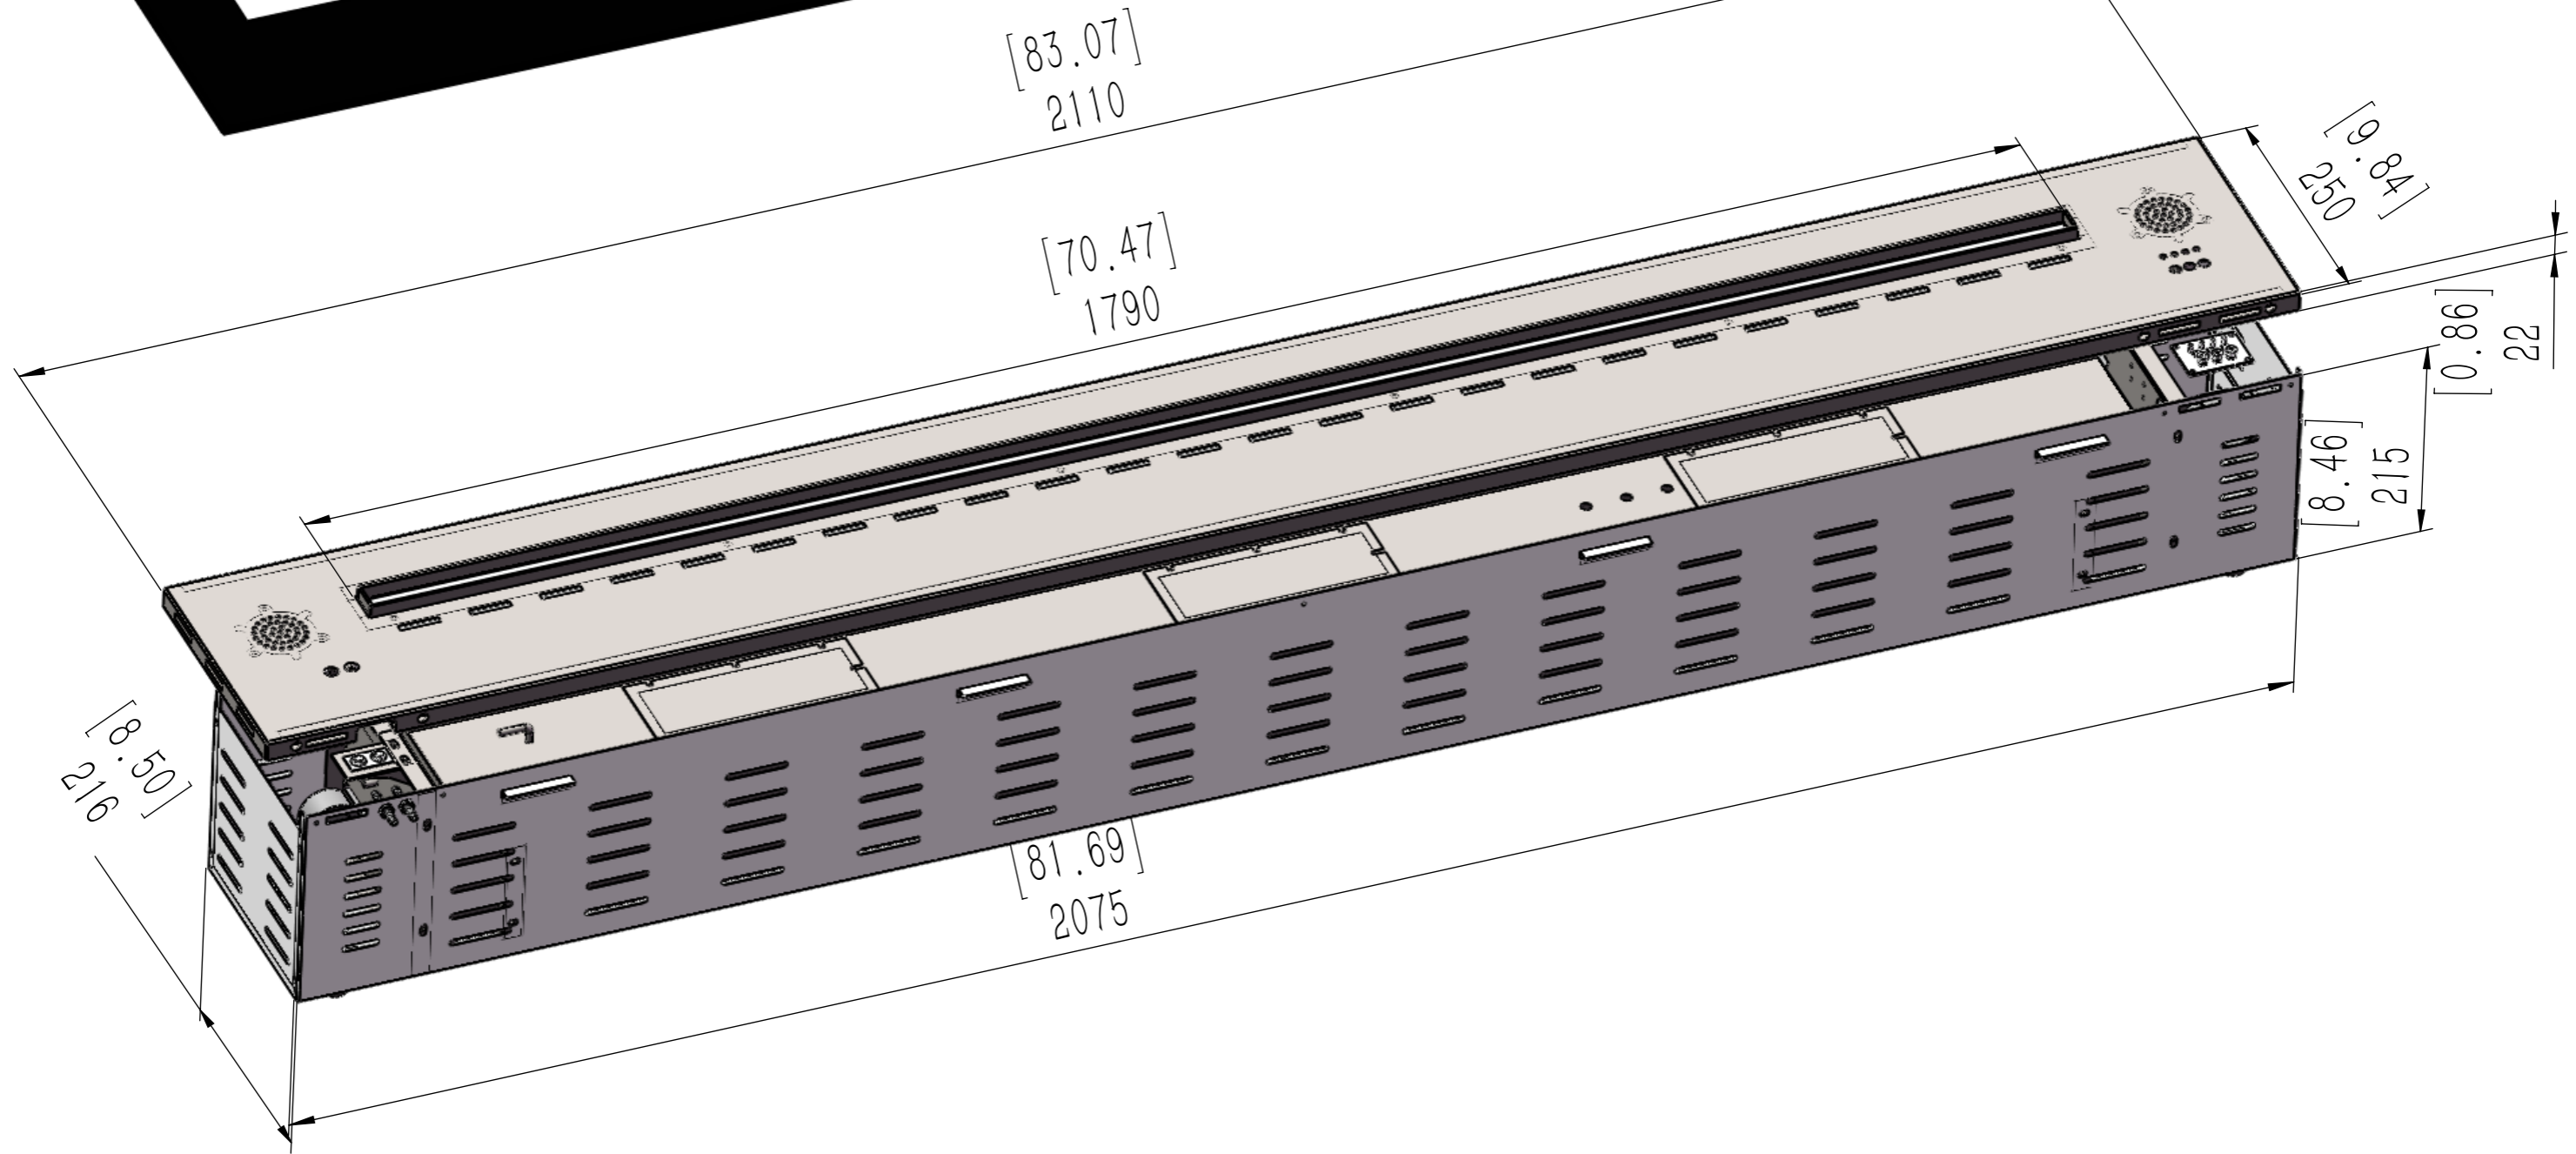

Housing
Length : 1980/77.95in
Width : 220/8.66in
Depth : 260/10.24in

[77.76]
1975

AFW210

IN:mm

Housing

Length : 2080/81.89in

Width : 220/8.66in

Depth : 260/10.24in