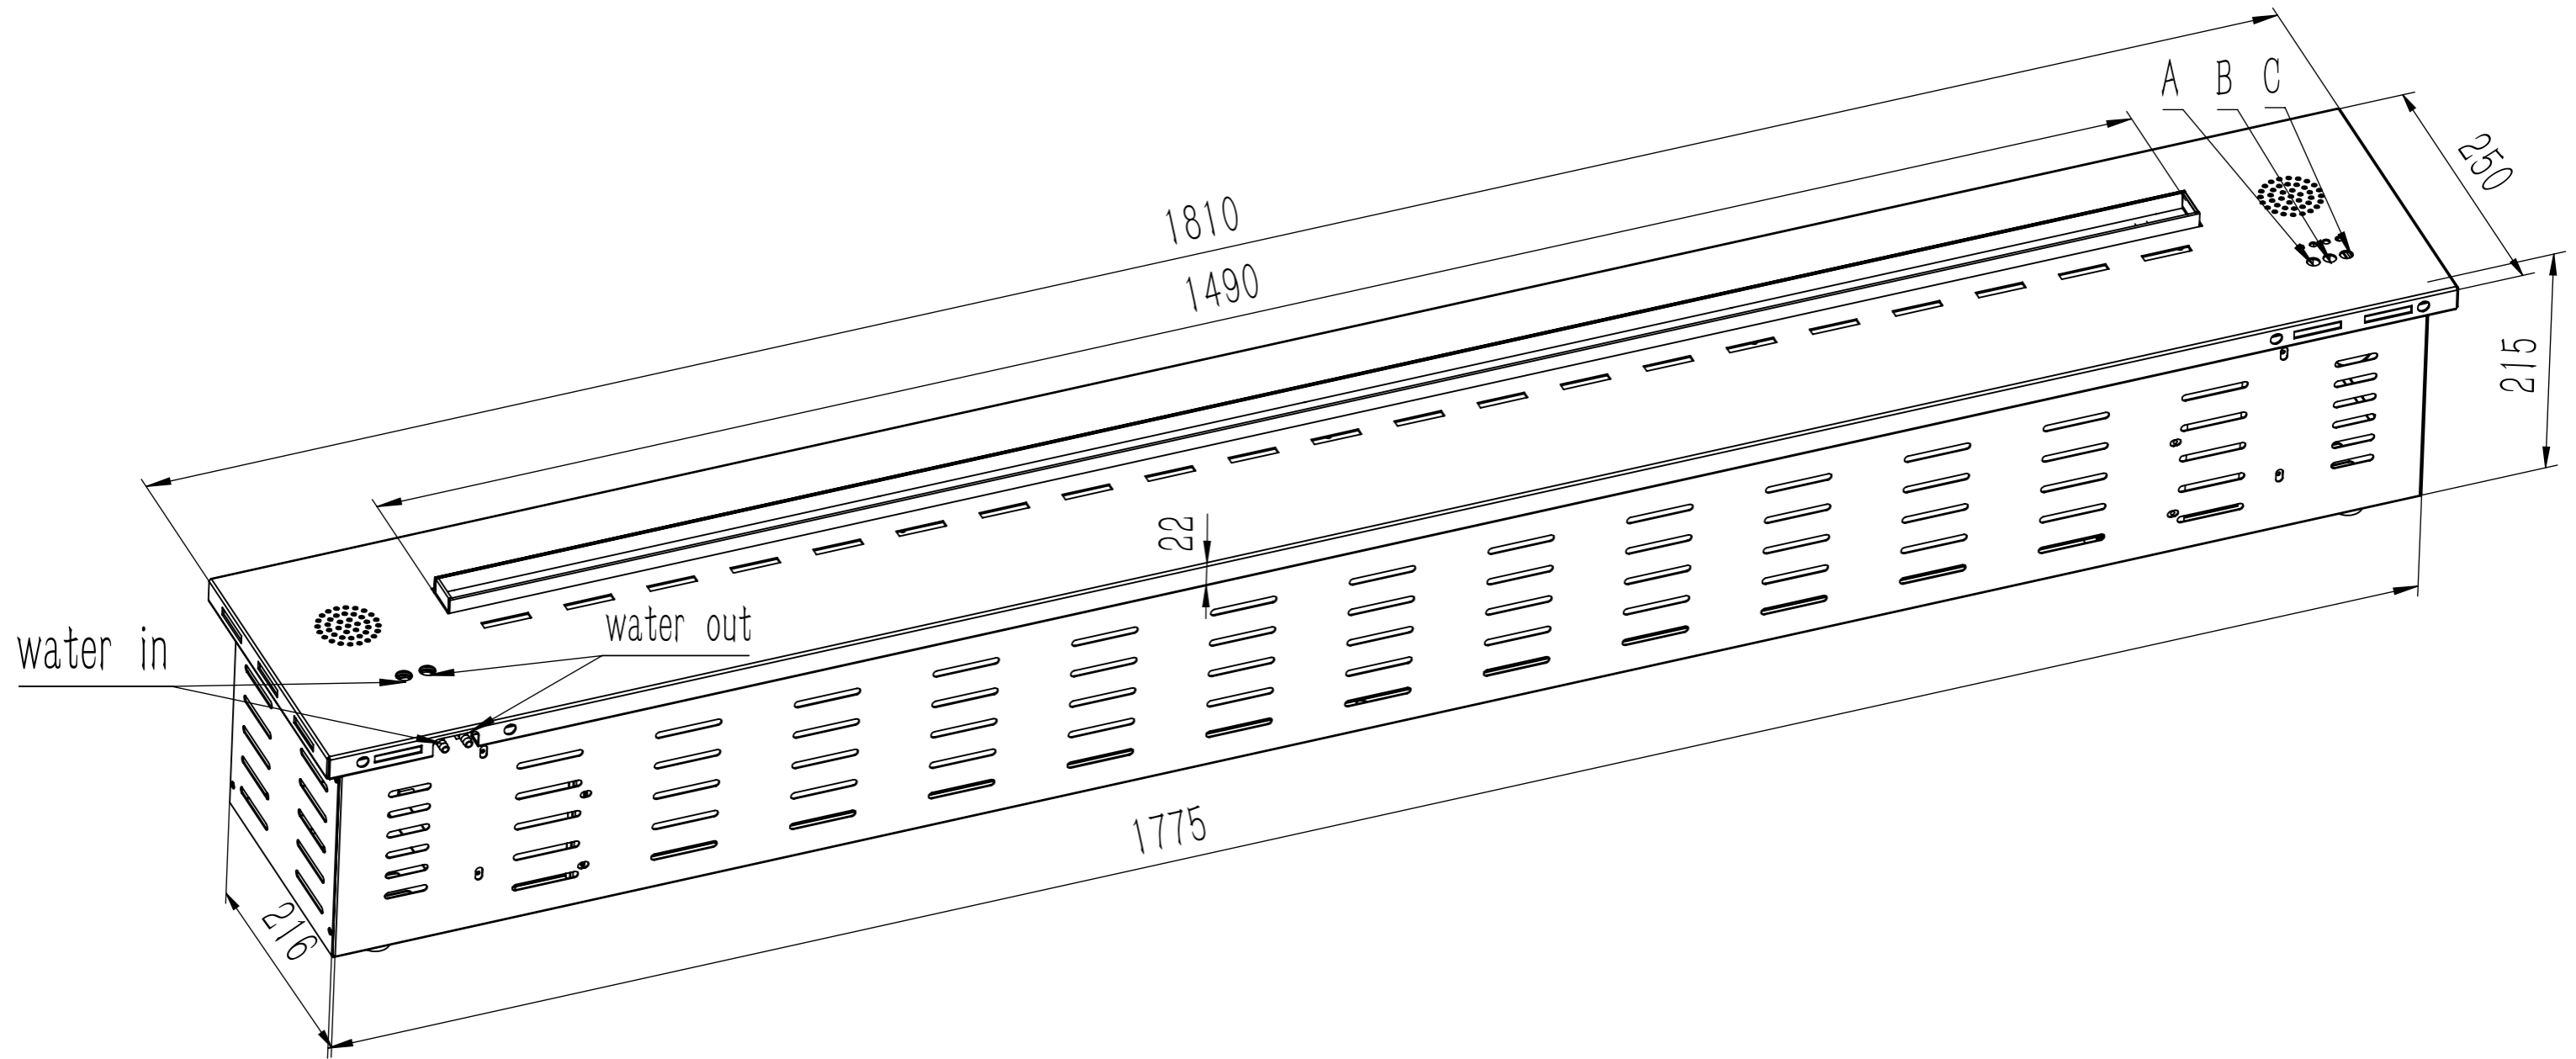

AFW180

IN:mm