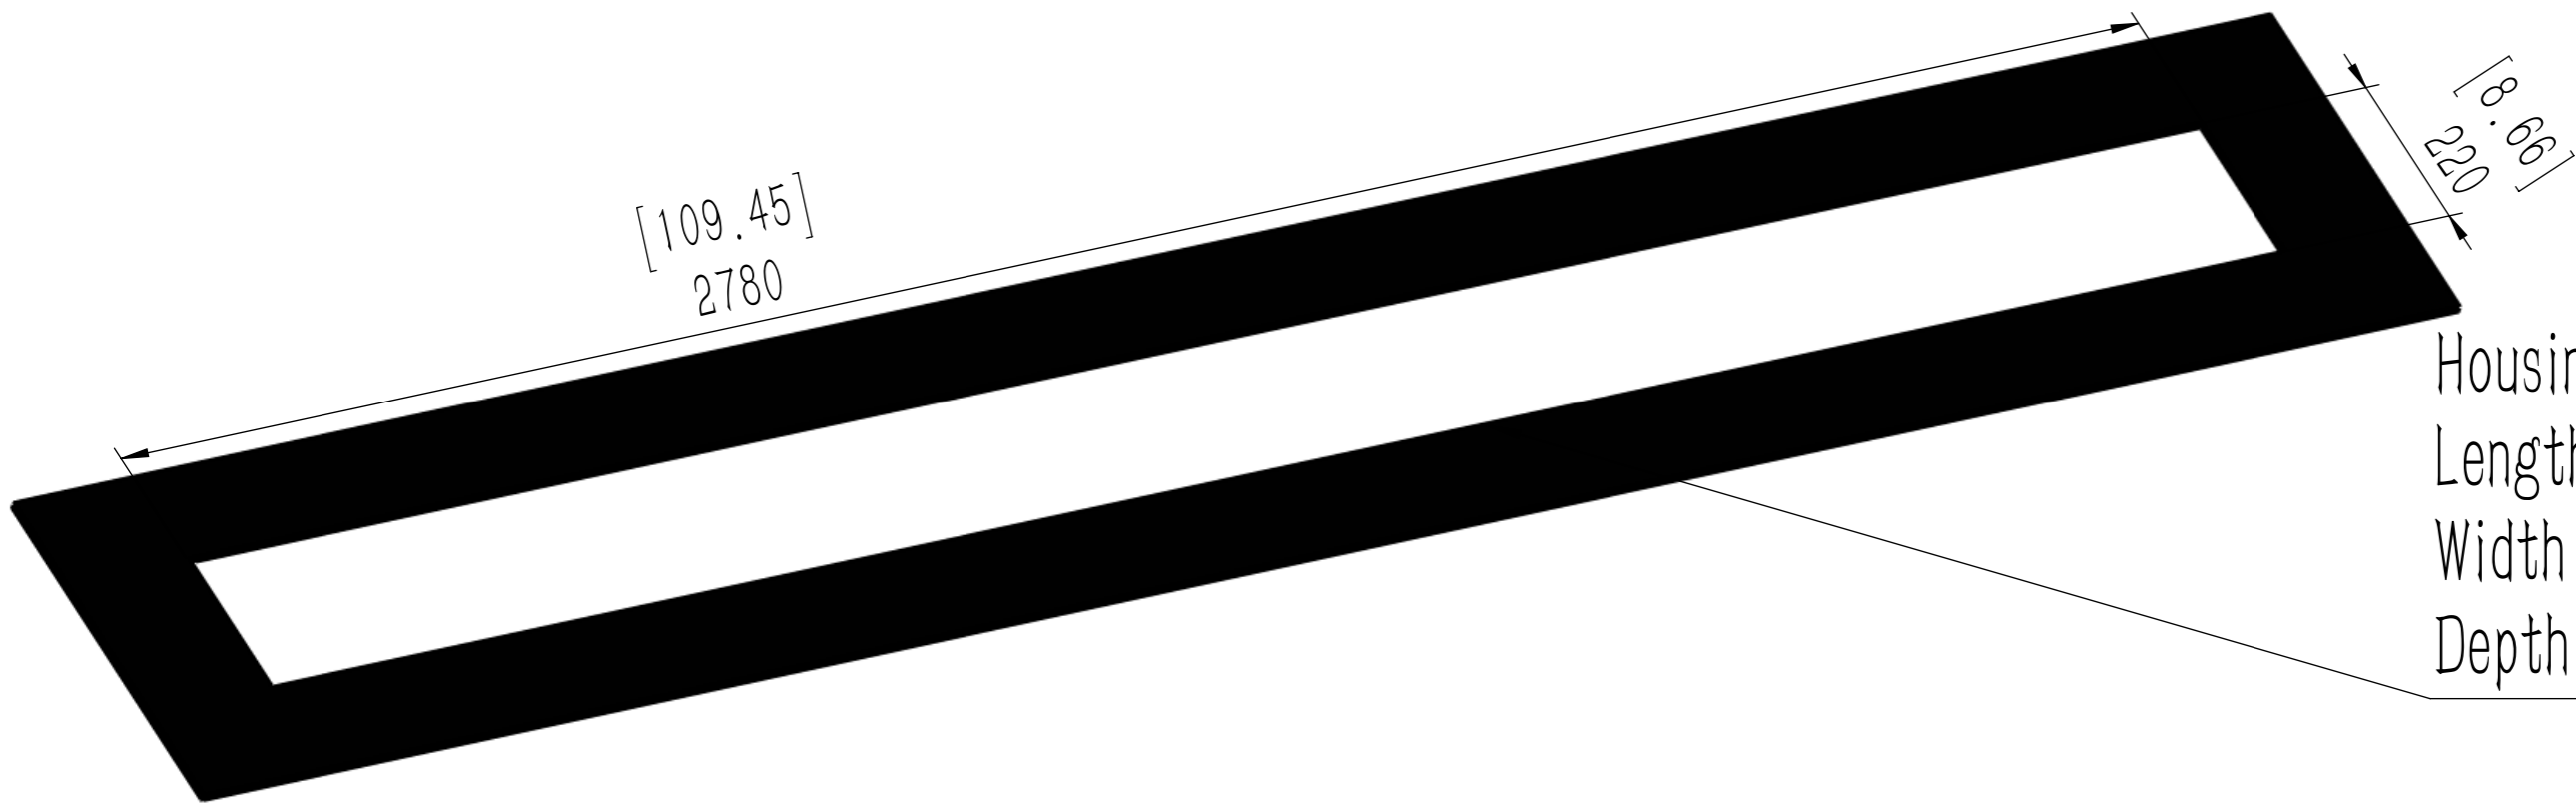

IN:mm

Housing
Length : 2280/89.76in
Width : 220/8.66in
Depth : 260/10.24in

AFW280

IN:mm

Housing

Length : 2780/110.63in

Width : 220/8.66in

Depth : 260/10.24in

AFW290

IN:mm

Housing
Length : 2880/113.39in
Width : 220/8.66in
Depth : 260/10.24in

[8.50]
216

[113.19]
2875