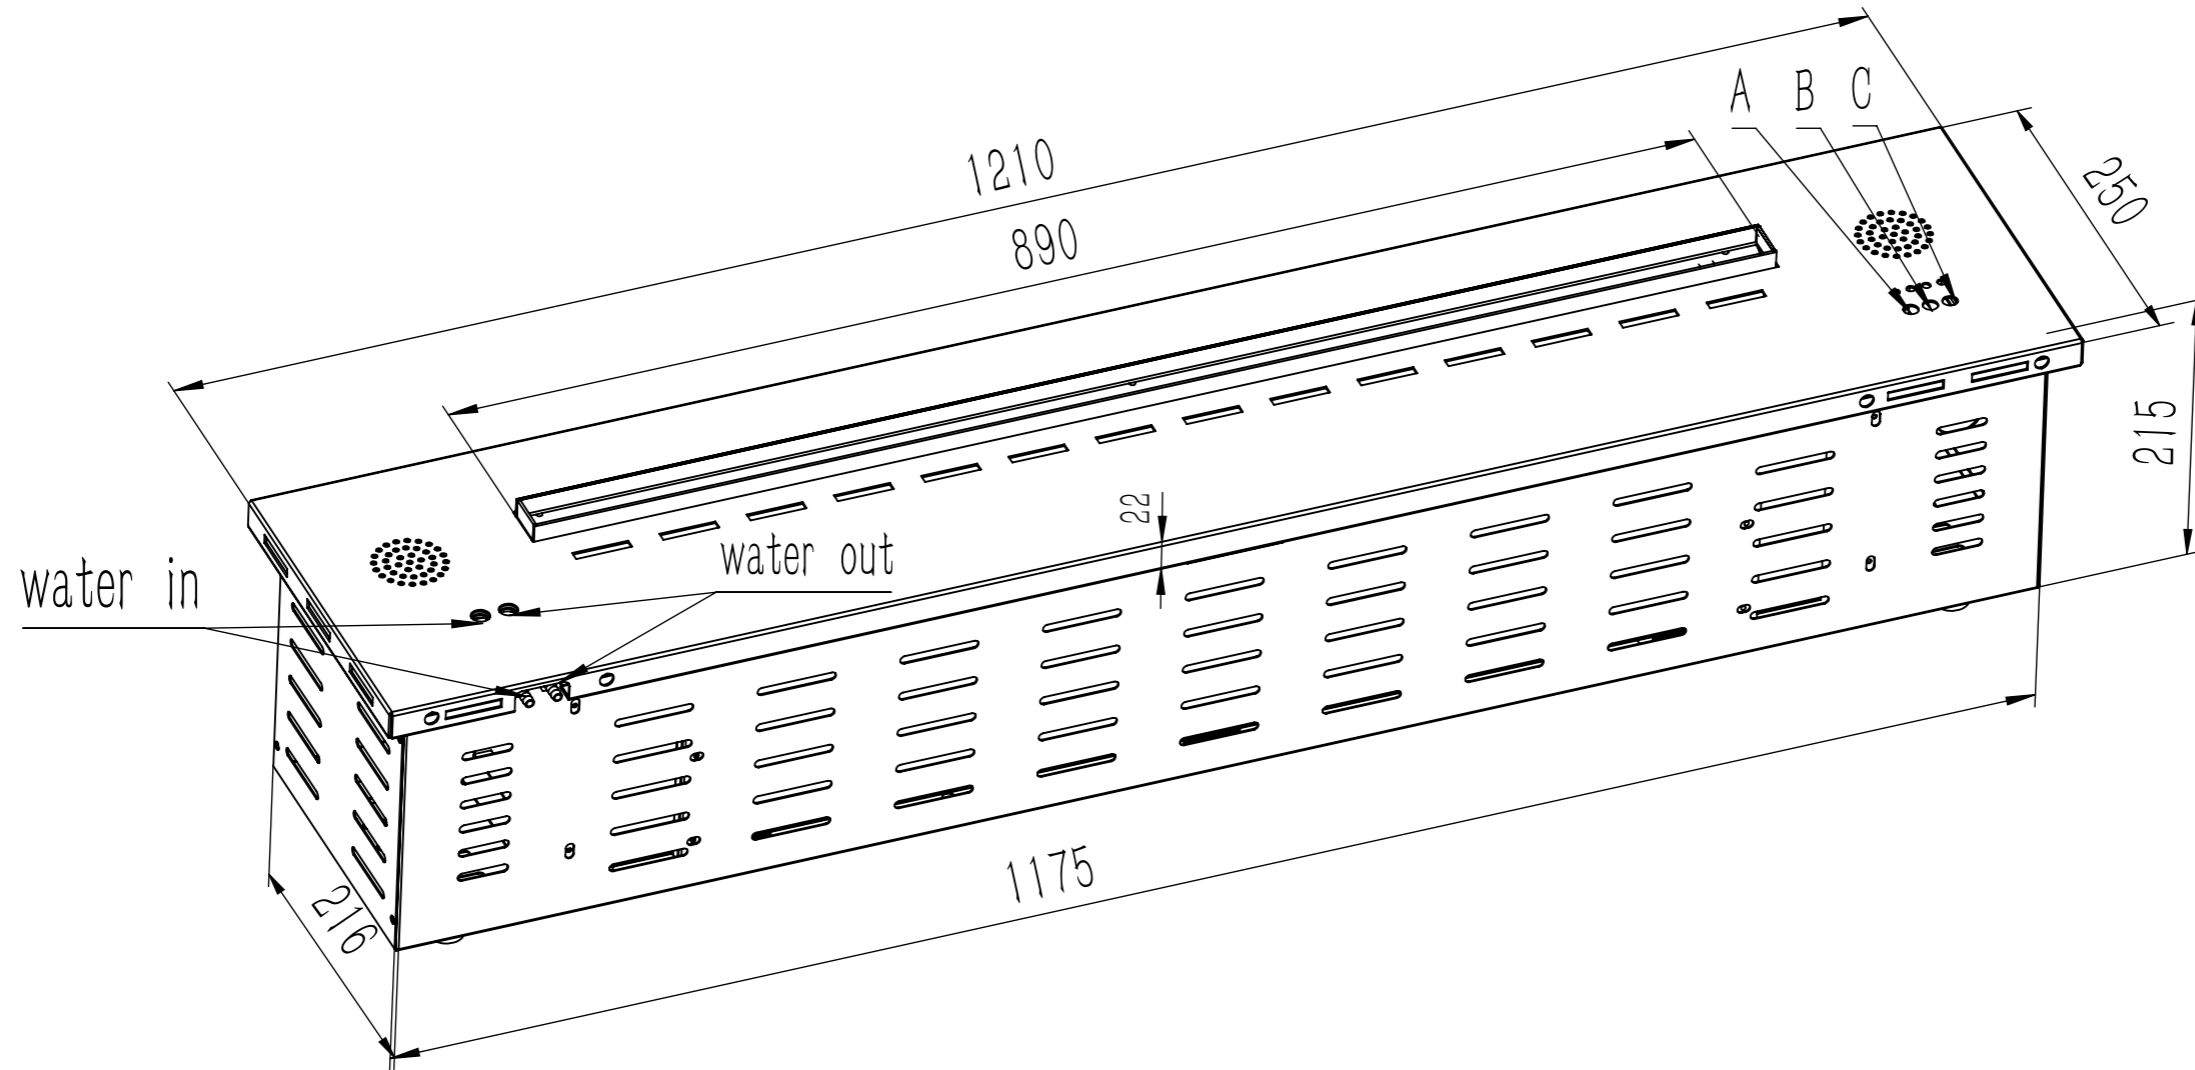

AFW80

IN:mm

Housing
Length : 780/30.71in
Width : 220/8.66in
Depth : 260/10.24in

AFW100

IN:mm

Housing
Length : 980/38.58in
Width : 220/8.66in
Depth : 260/10.24in

[38.39]
975

AFW120

IN:mm

Housing
Length : 1180/46.46in
Width : 220/8.66in
Depth : 260/10.24in

AFW150

IN:mm

[58.27]
1480

Housing
Length : 1480/58.27in
Width : 220/8.66in
Depth : 260/10.24in

[59.45]
1510
[46.85]
1190

[9.84]
250

[0.86]
22

[8.46]
215

[58.07]
1475

[8.50]
216

AFW180

IN:mm

Housing
Length : 1780/70.08in
Width : 220/8.66in
Depth : 260/10.24in

[8.50]
216