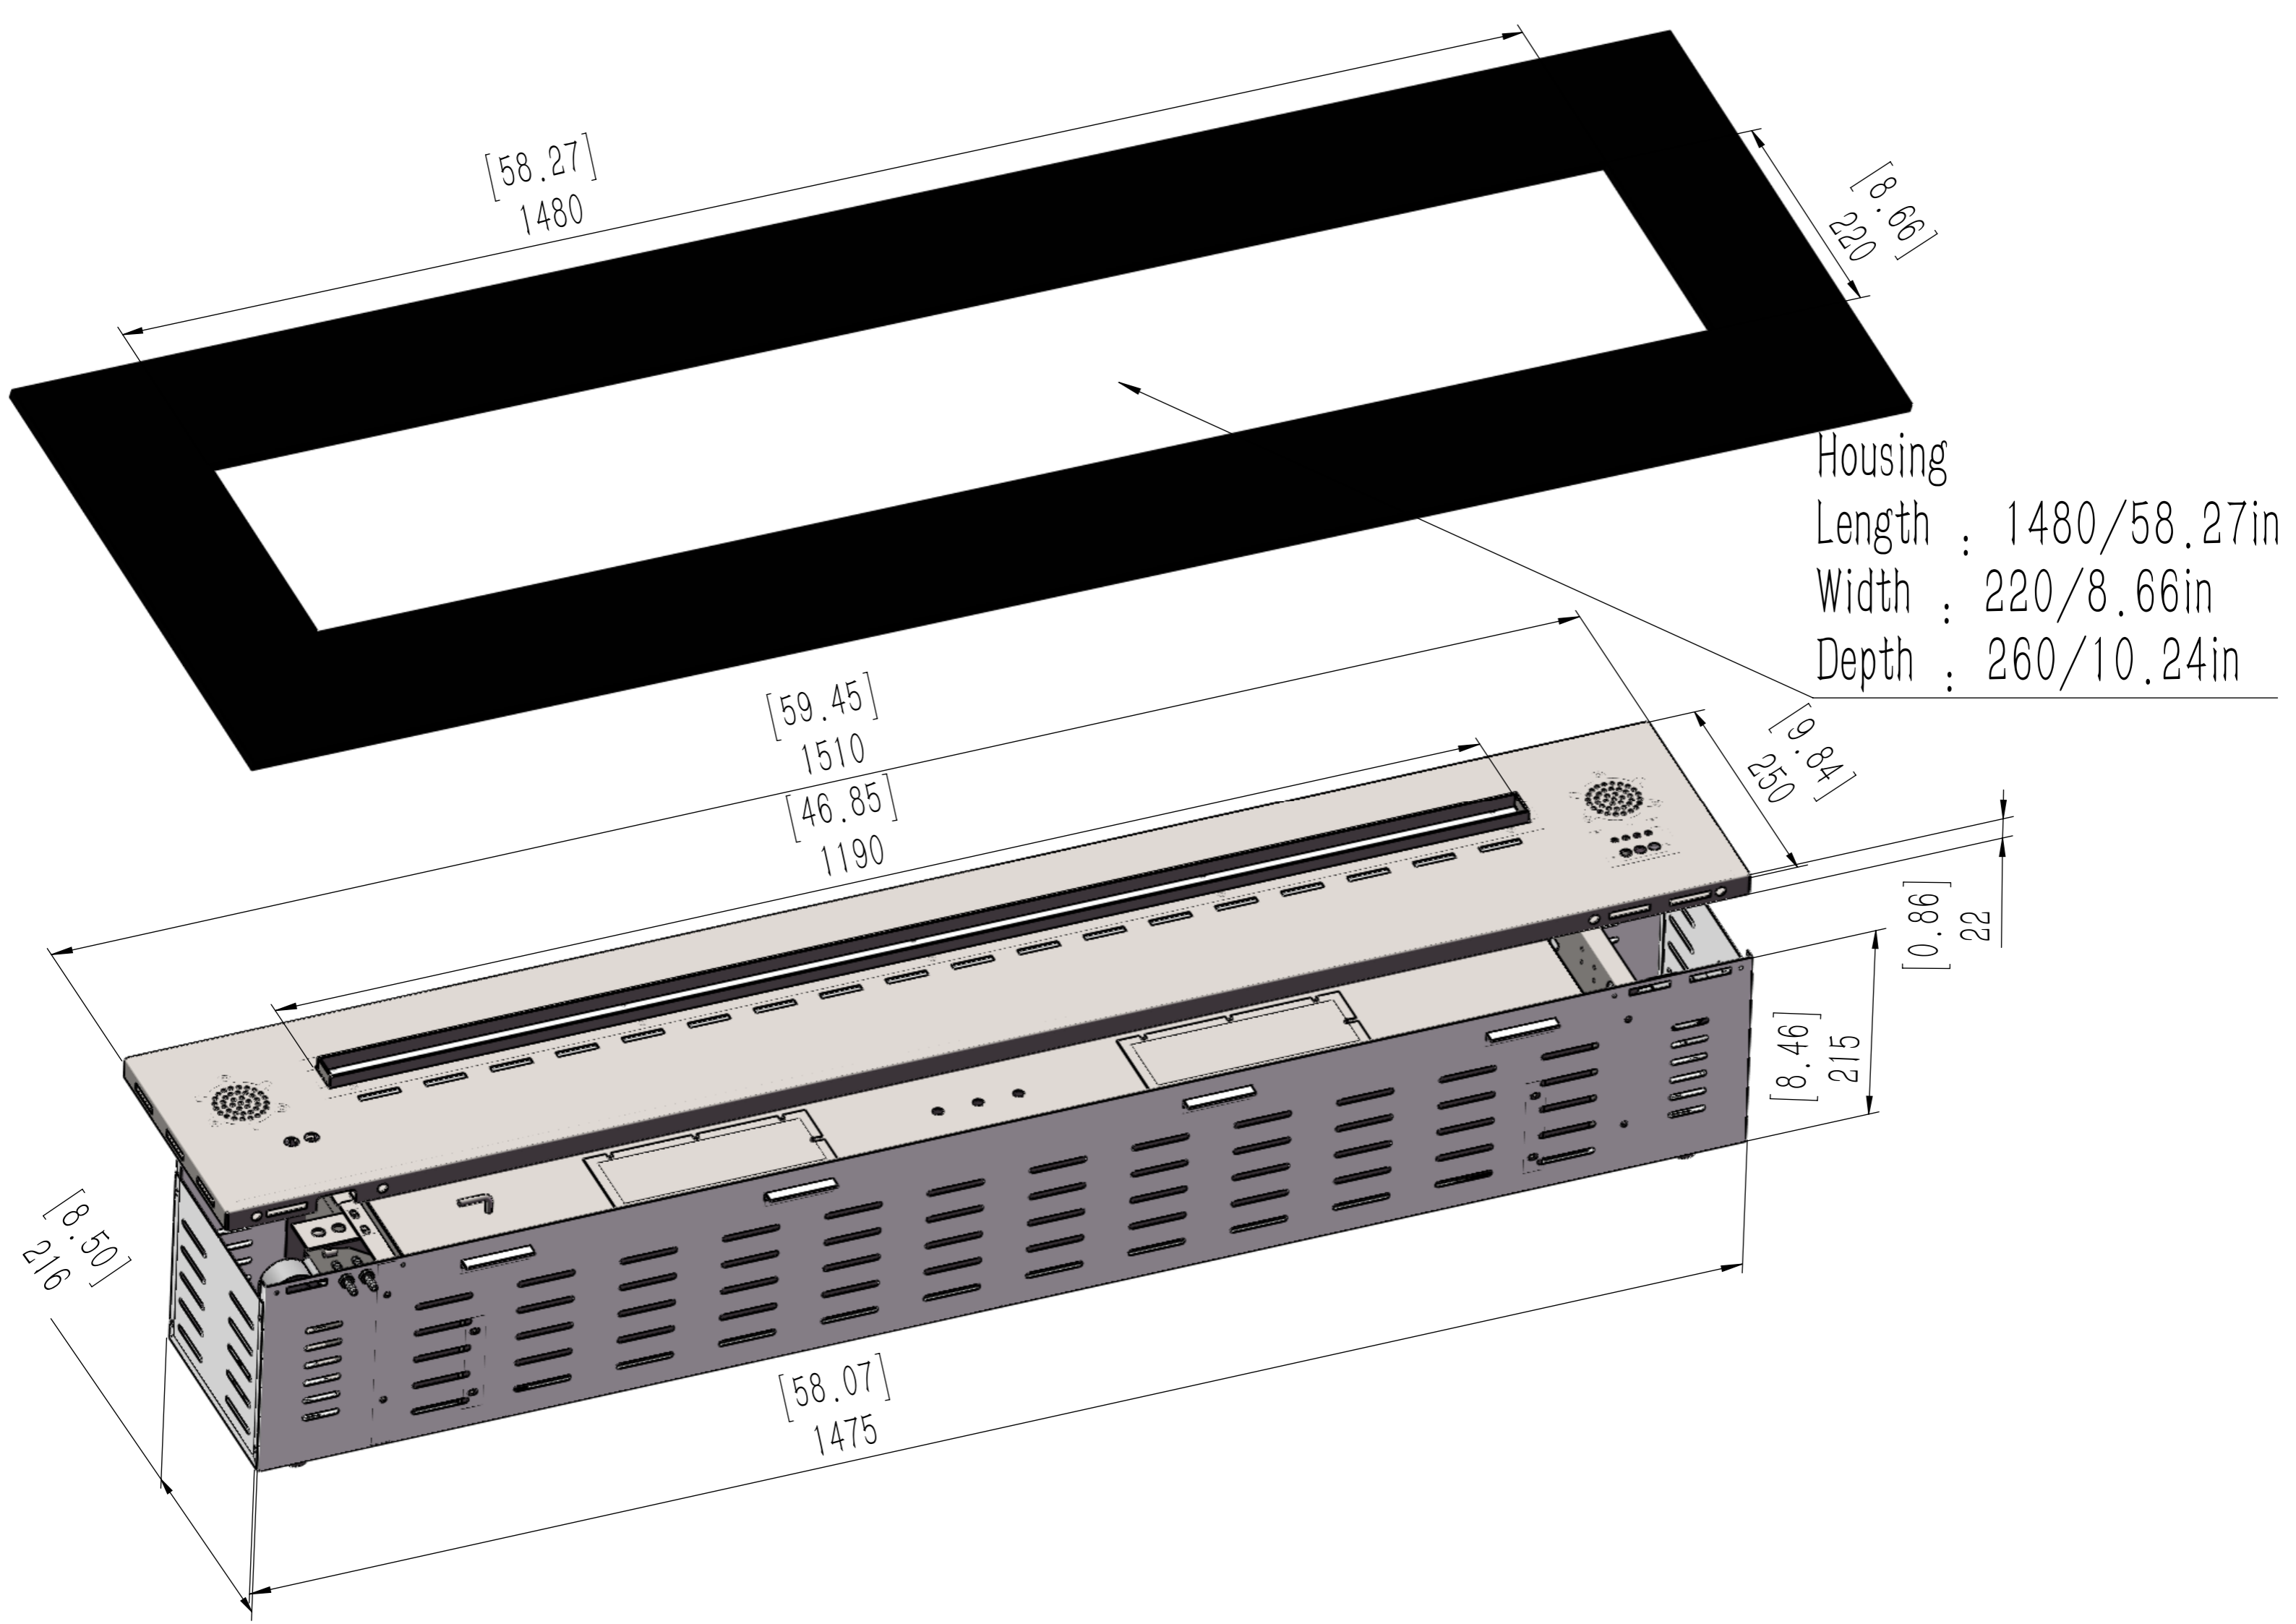

AFW80

IN:mm

Housing
Length : 780/30.71in
Width : 220/8.66in
Depth : 260/10.24in

AFW100

IN:mm

Housing
Length : 980/38.58in
Width : 220/8.66in
Depth : 260/10.24in

[38.39]
975

AFW120

IN:mm

Housing
Length : 1180/46.46in
Width : 220/8.66in
Depth : 260/10.24in

AFW150

IN:mm

[58.27]
1480

Housing
Length : 1480/58.27in
Width : 220/8.66in
Depth : 260/10.24in

[59.45]
1510
[46.85]
1190

[9.84]
250

[0.86]
22

[8.46]
215

[58.07]
1475

[8.50]
216

AFW180

IN:mm

Housing
Length : 1780/70.08in
Width : 220/8.66in
Depth : 260/10.24in

[8.50]
216