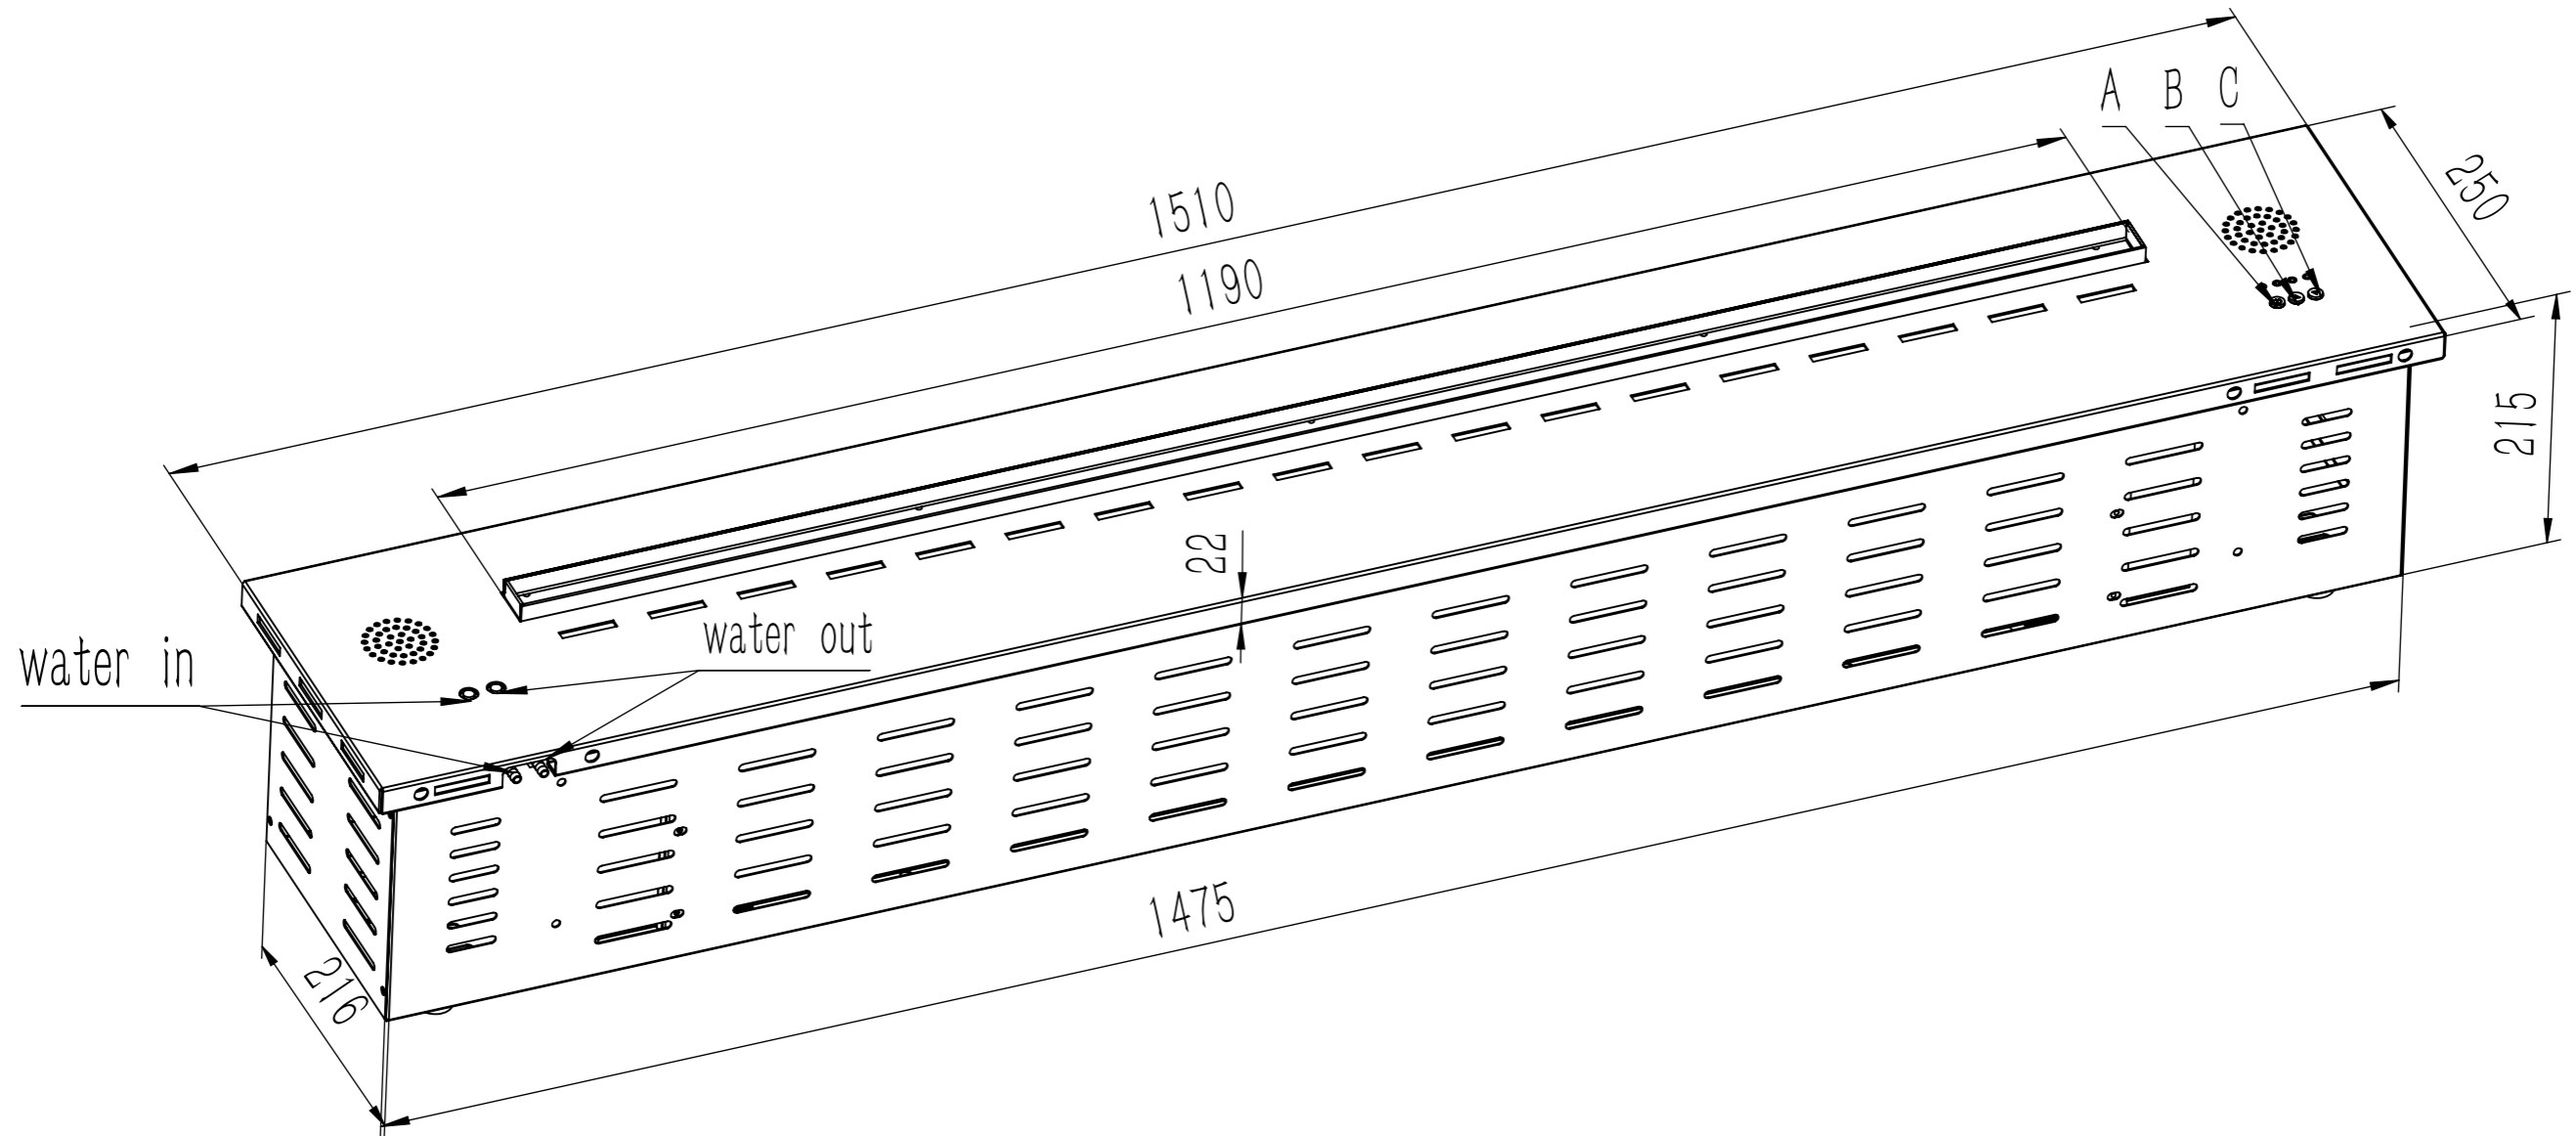

AFW150

IN:mm