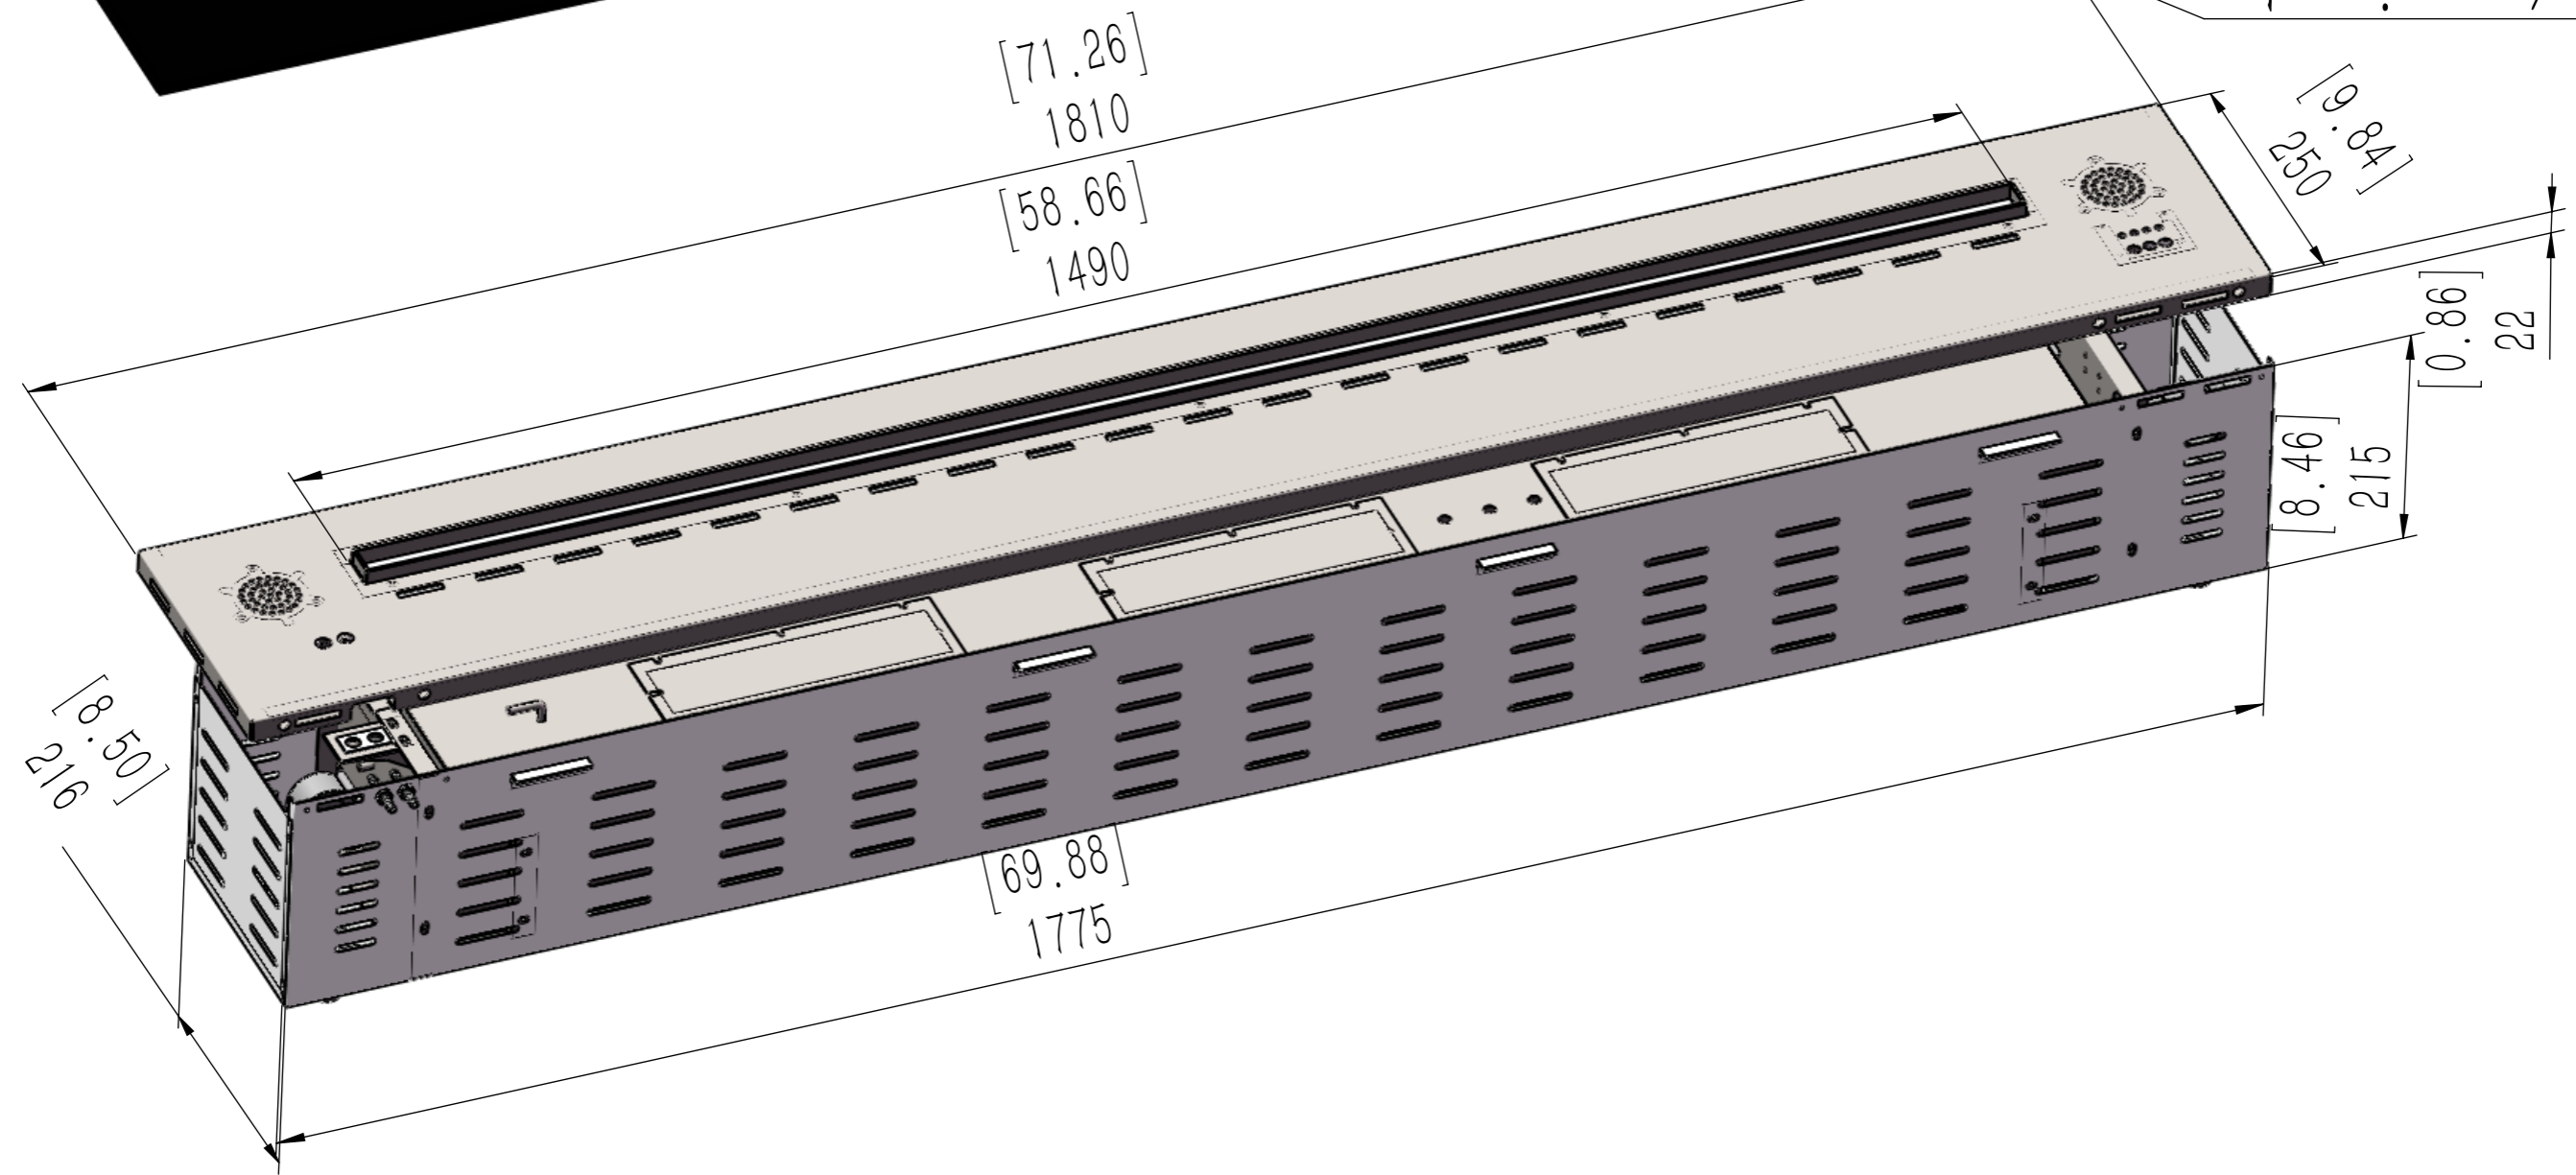

[0.86]
22

[8.46]
215

[58.07]
1475

[8.50]
216

AFW180

IN:mm

Housing
Length : 1780/70.08in
Width : 220/8.66in
Depth : 260/10.24in

[8.50]
216

[69.88]
1775

[0.86]
22

[8.46]
215

[9.84]
250

[71.26]
1810

[58.66]
1490

AFW200

IN:mm