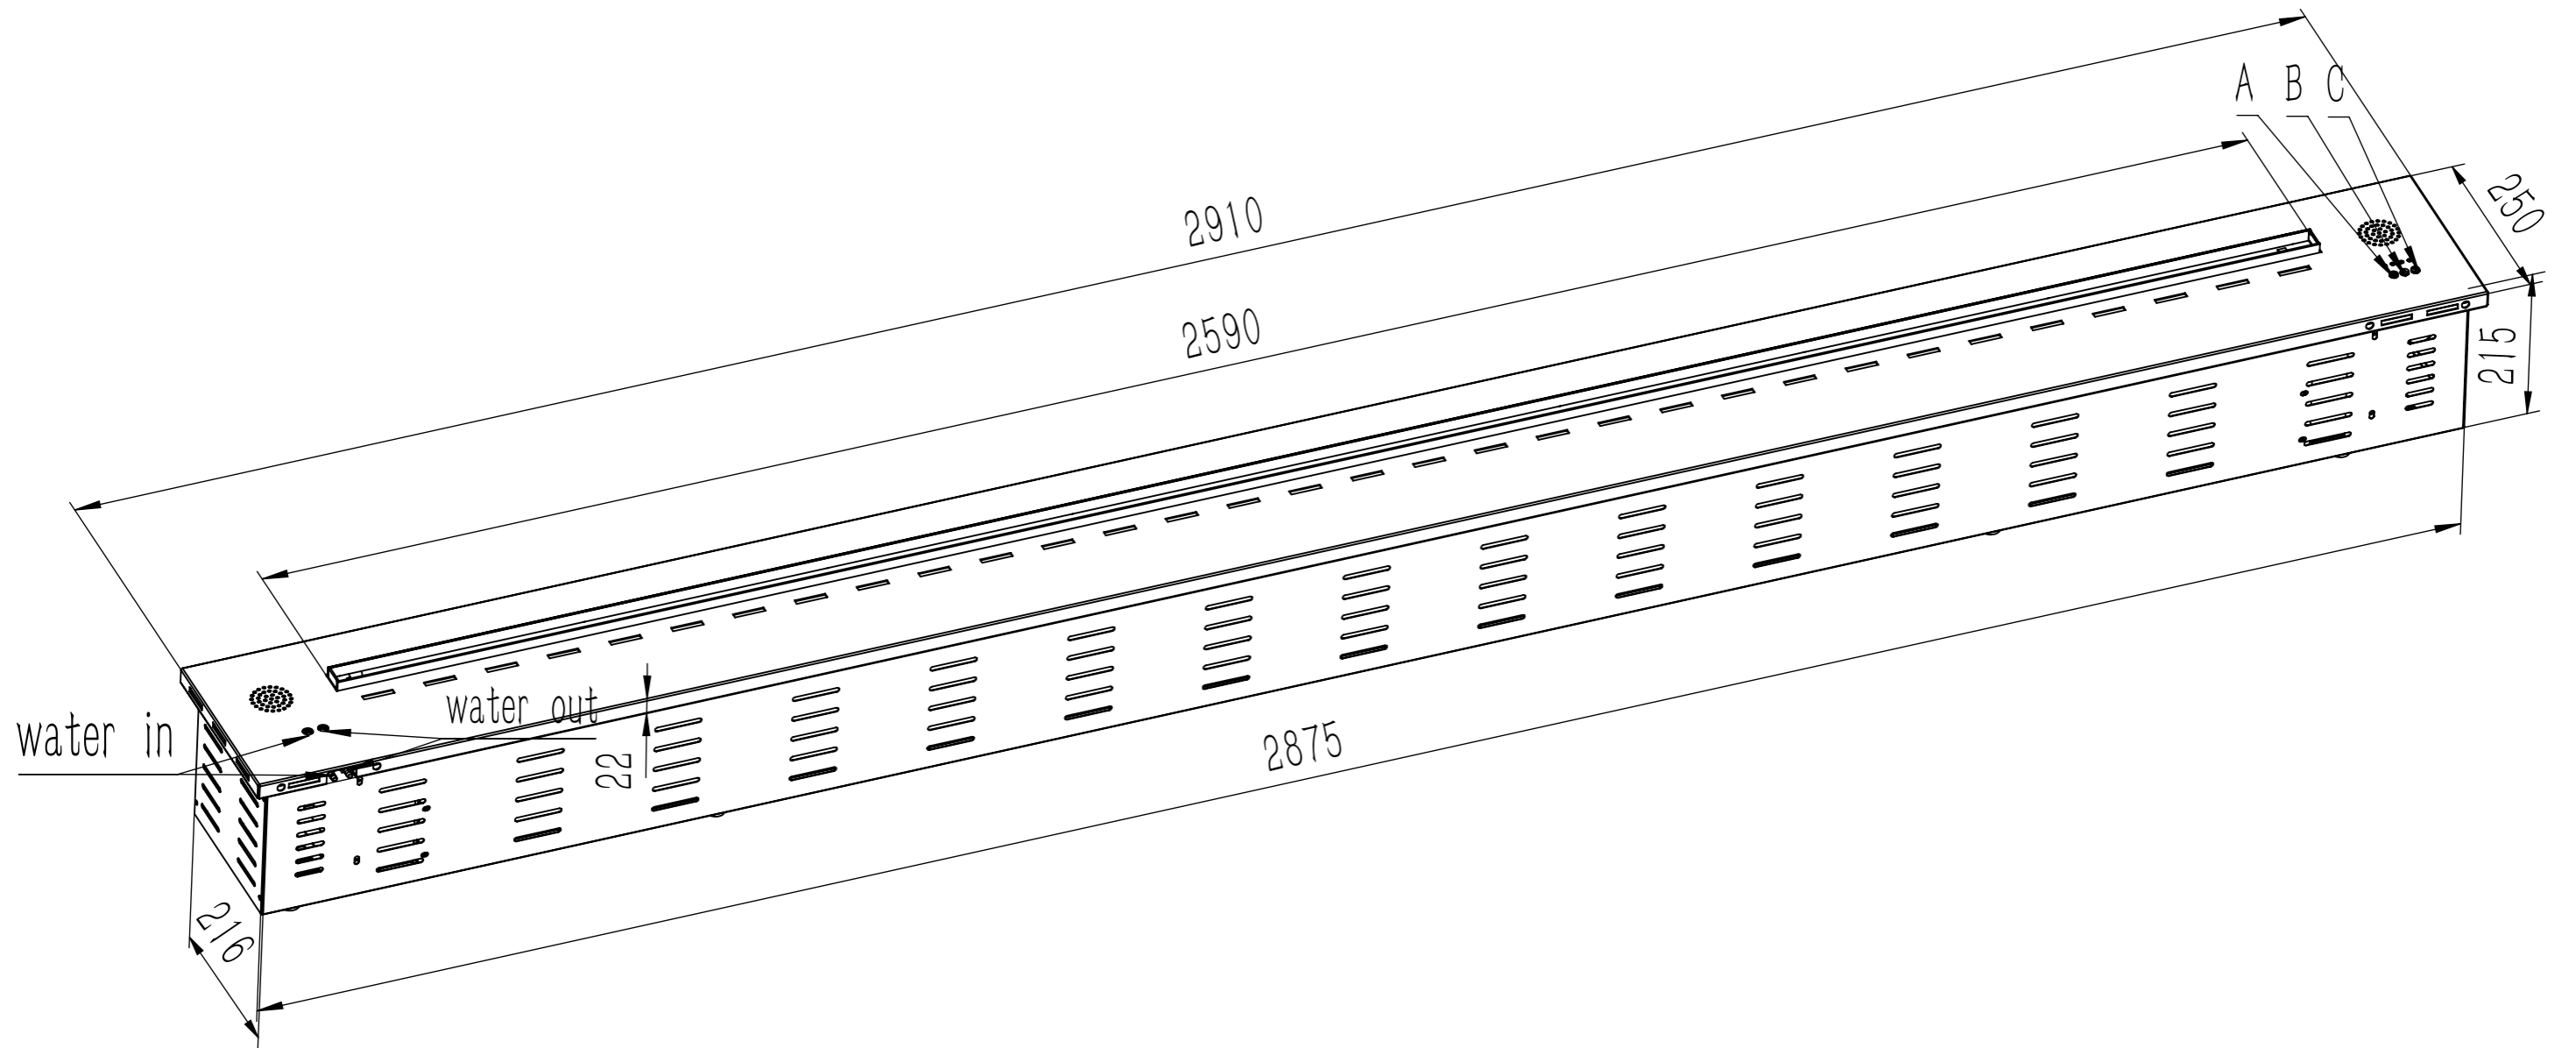

AFW290

IN:mm

Housing
Length : 2880/113.39in
Width : 220/8.66in
Depth : 260/10.24in

[8.50]
216

[113.19]
2875