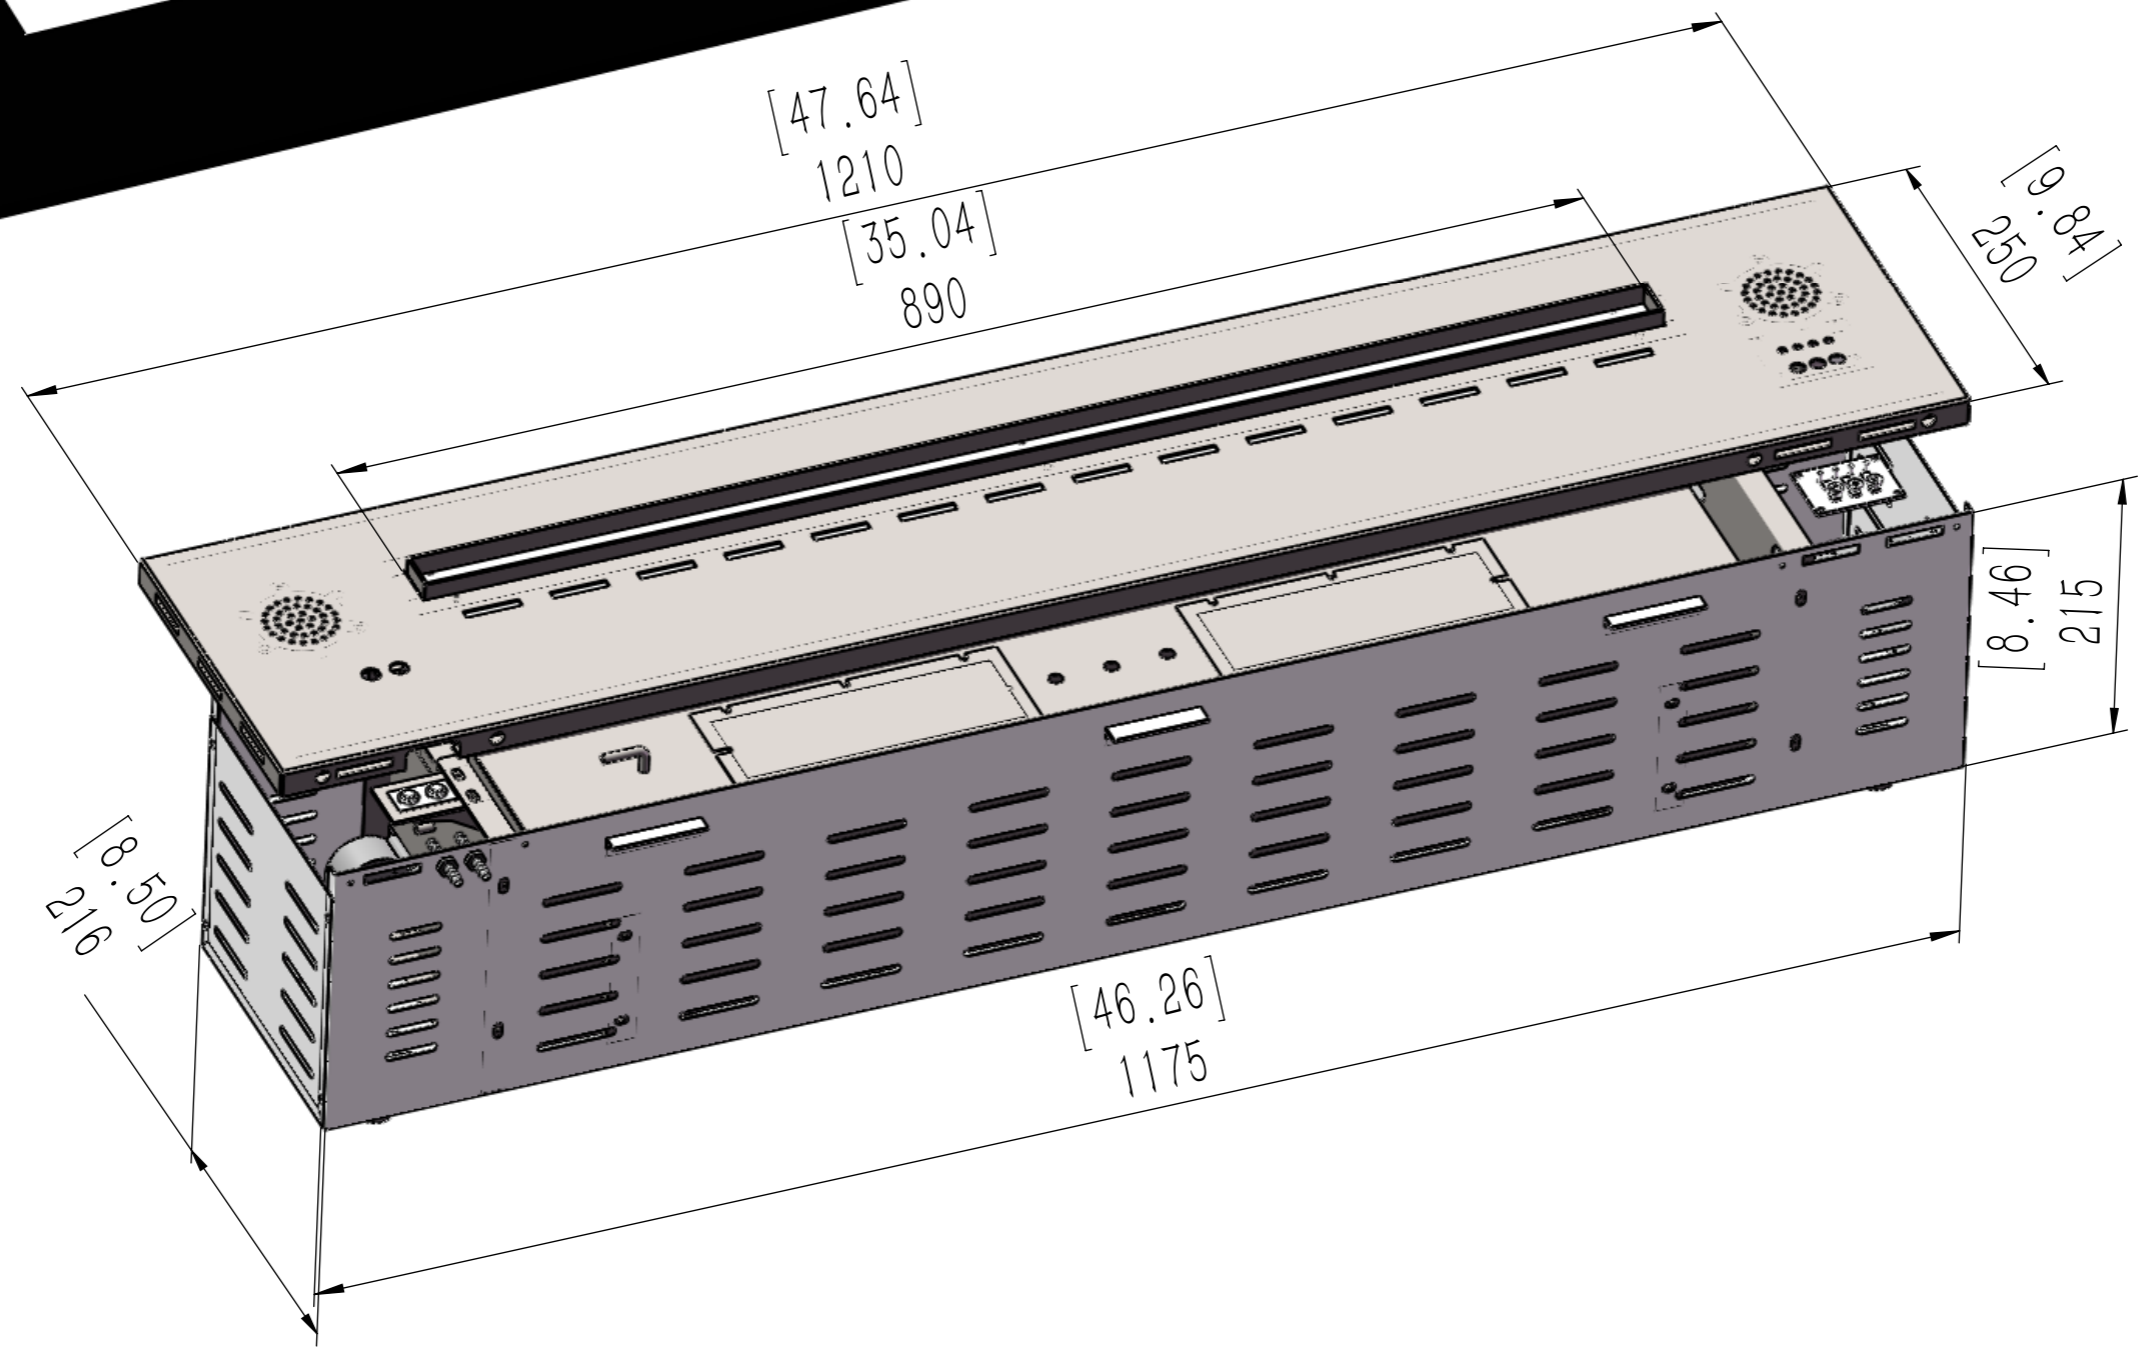

AFW80

IN:mm

Housing
Length : 780/30.71in
Width : 220/8.66in
Depth : 260/10.24in

AFW100

IN:mm

Housing
Length : 980/38.58in
Width : 220/8.66in
Depth : 260/10.24in

[38.39]
975

AFW120

IN:mm

Housing
Length : 1180/46.46in
Width : 220/8.66in
Depth : 260/10.24in

AFW150

IN:mm

[58.27]
1480

Housing
Length : 1480/58.27in
Width : 220/8.66in
Depth : 260/10.24in

[59.45]
1510
[46.85]
1190

[9.84]
250

[0.86]
22

[8.46]
215

[58.07]
1475

[8.50]
216

AFW180

IN:mm

Housing
Length : 1780/70.08in
Width : 220/8.66in
Depth : 260/10.24in

[8.50]
216