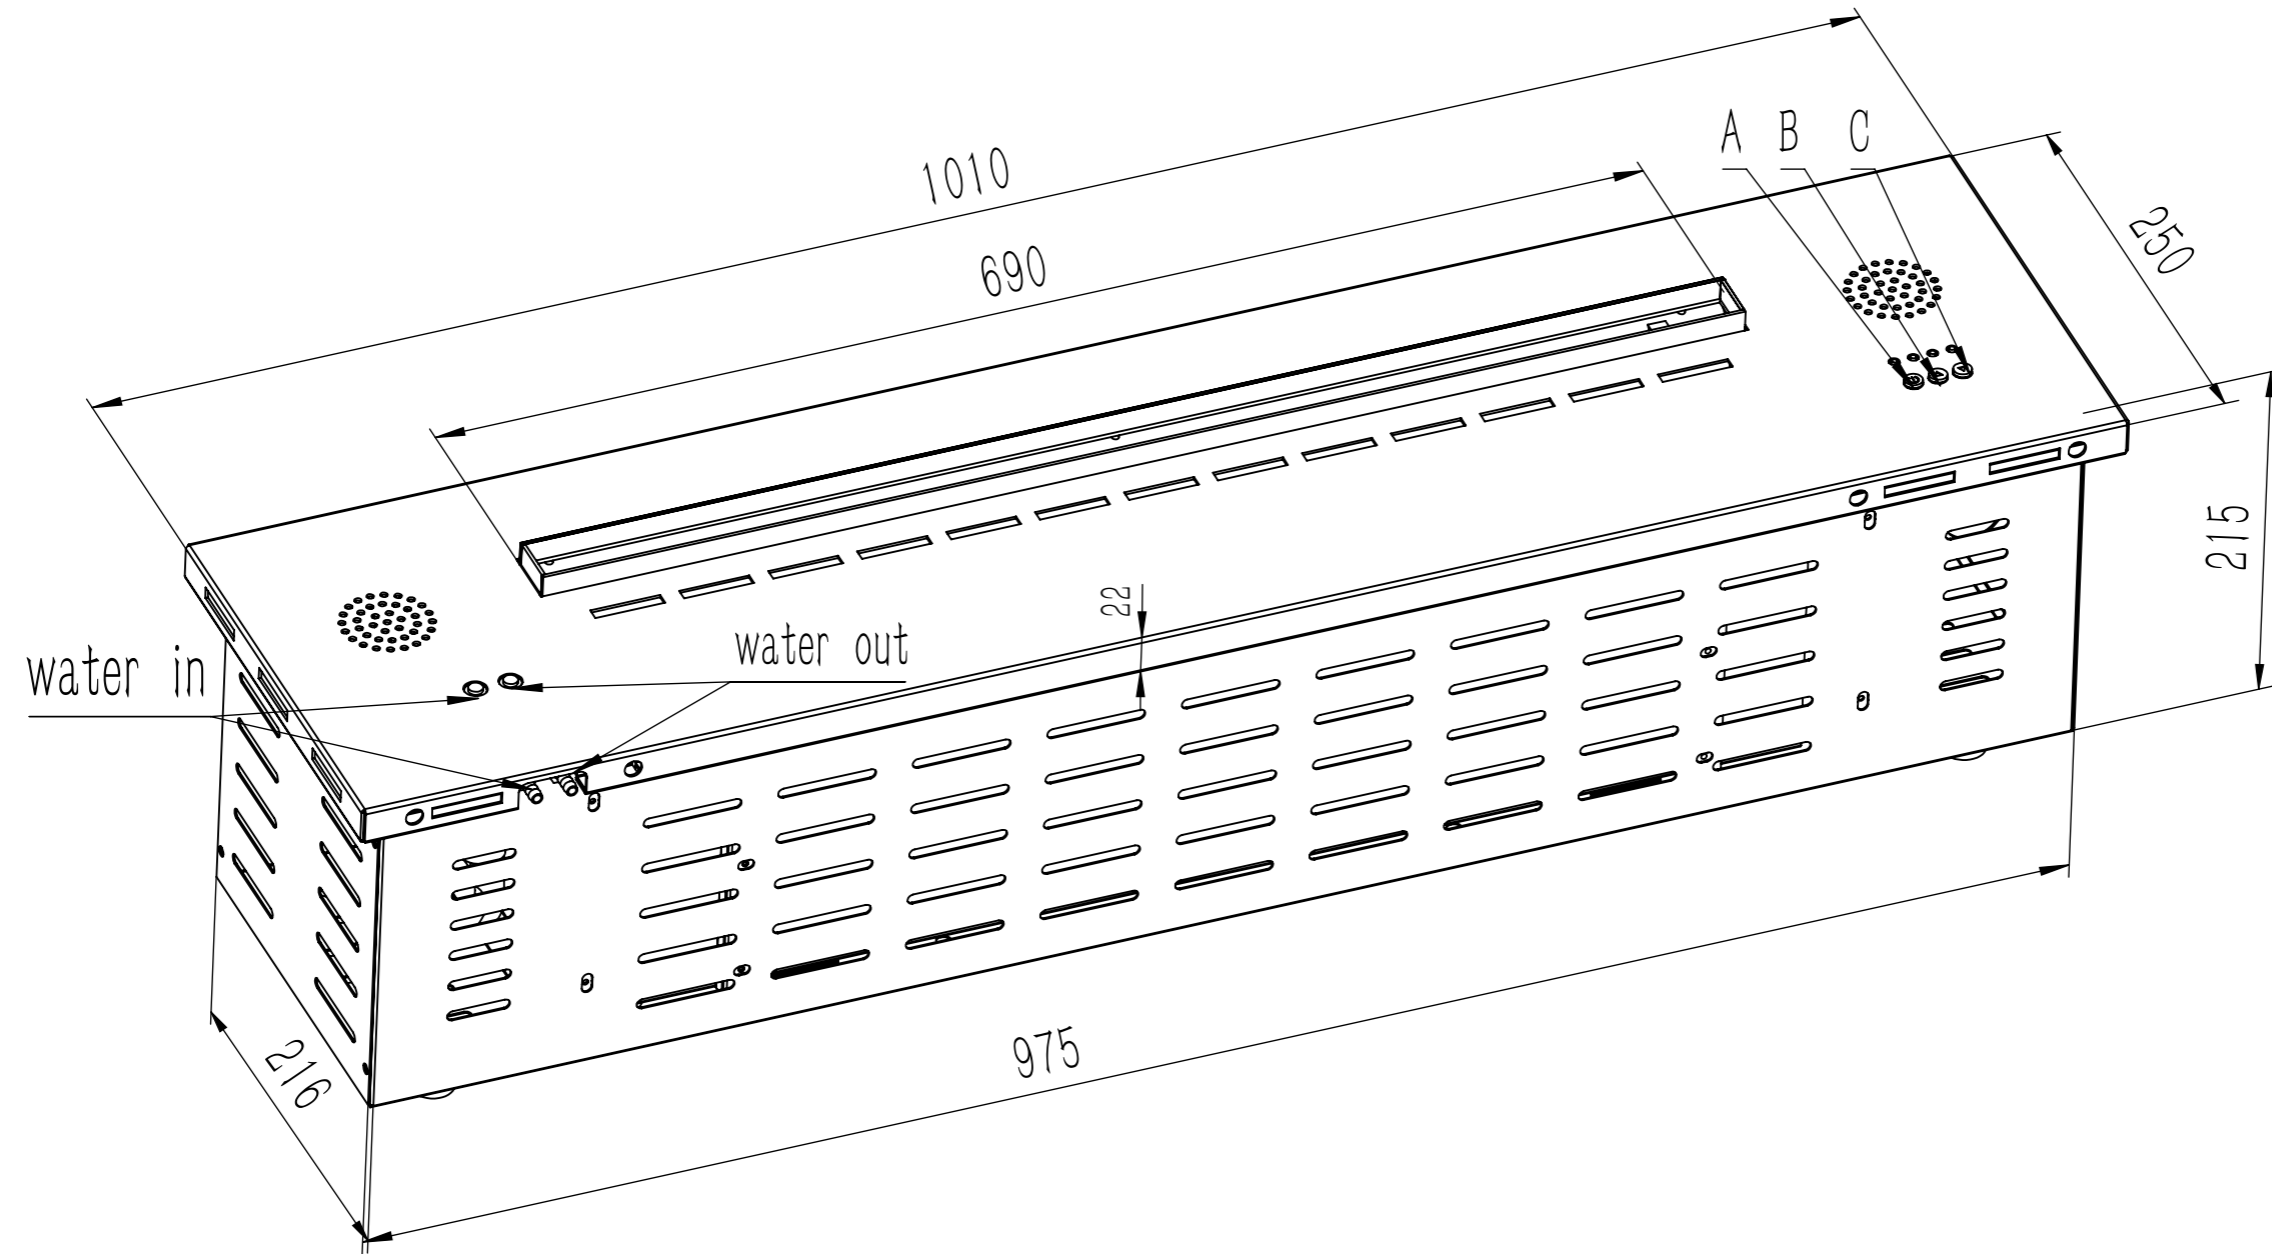

AFW80

IN:mm

Housing
Length : 780/30.71in
Width : 220/8.66in
Depth : 260/10.24in

AFW100

IN:mm

Housing
Length : 980/38.58in
Width : 220/8.66in
Depth : 260/10.24in

[38.39]
975

AFW120

IN:mm

Housing
Length : 1180/46.46in
Width : 220/8.66in
Depth : 260/10.24in

AFW150

IN:mm

[58.27]
1480

Housing
Length : 1480/58.27in
Width : 220/8.66in
Depth : 260/10.24in

[59.45]
1510
[46.85]
1190

[9.84]
250

[0.86]
22

[8.46]
215

[58.07]
1475

[8.50]
216

AFW180

IN:mm

Housing
Length : 1780/70.08in
Width : 220/8.66in
Depth : 260/10.24in

[8.50]
216